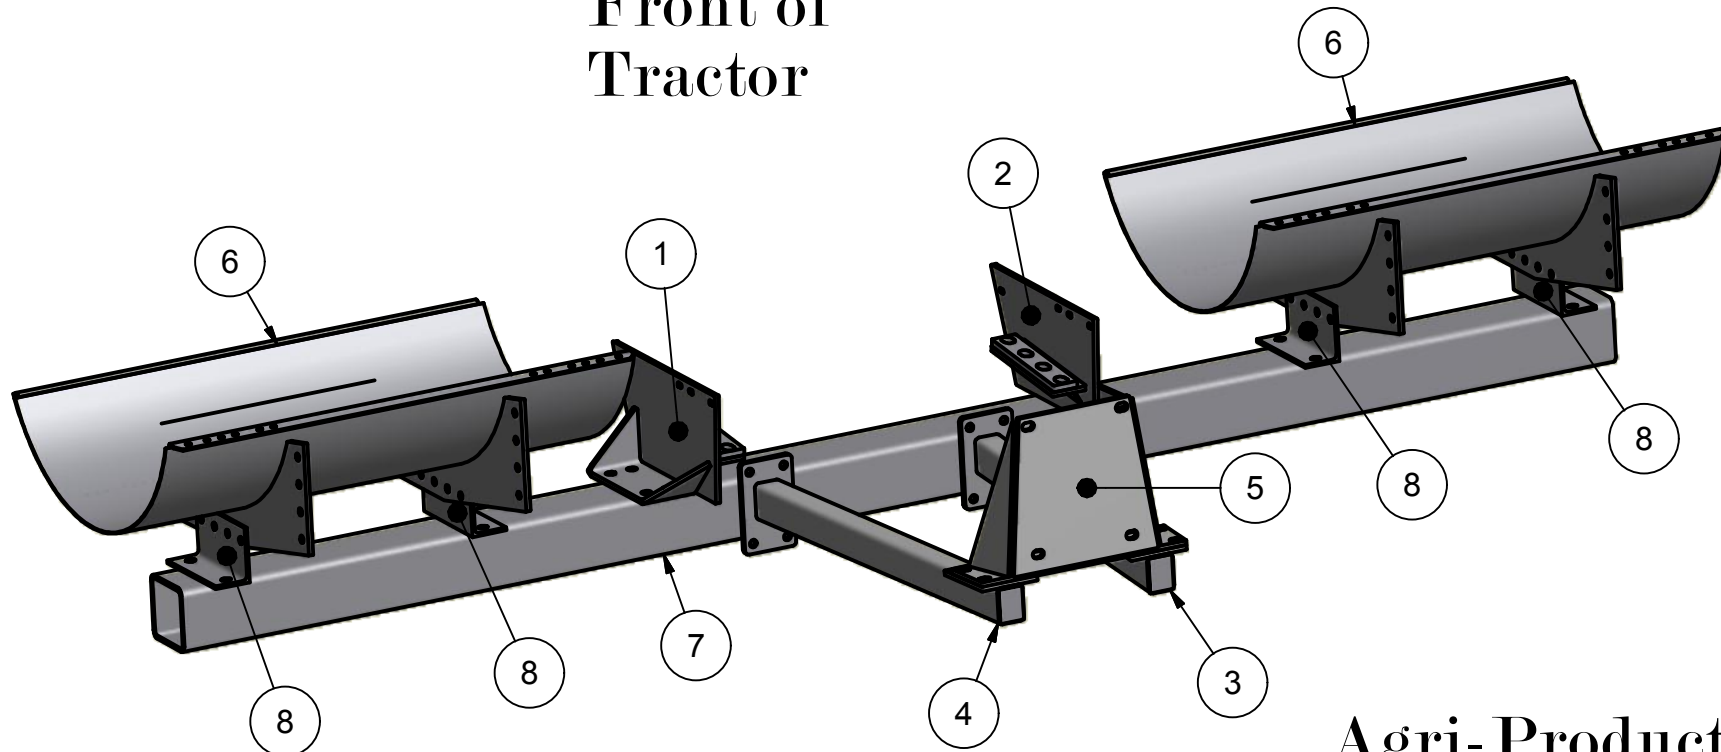

**STX-New Holland
Large Frame
Front Mount
300 Saddles**

Parts List			
ITEM	QTY	PART NUMBER	DESCRIPTION
1	1	20-1404*LFL	Case STX Lg. Frame Side Plate L
2	1	20-1404*LFR	Case STX Lg Frame Side Plate R
3	1	20-1703*LFR	STD Tube Brace RH Large Frame
4	1	20-1703*LFL	STD Tube Brace LH Large Frame
5	1	20-1502	Case STX Axle Plate Lg & XL Frame
6	2	20-1011	300 Saddle, black
7	1	20-1020	7" x 7" Tube 14' Long
8	4	60-1033	4 x 6 Angle

**Front of
Tractor**

**Agri-Products Inc.
York , Ne
1-800-288-1117**