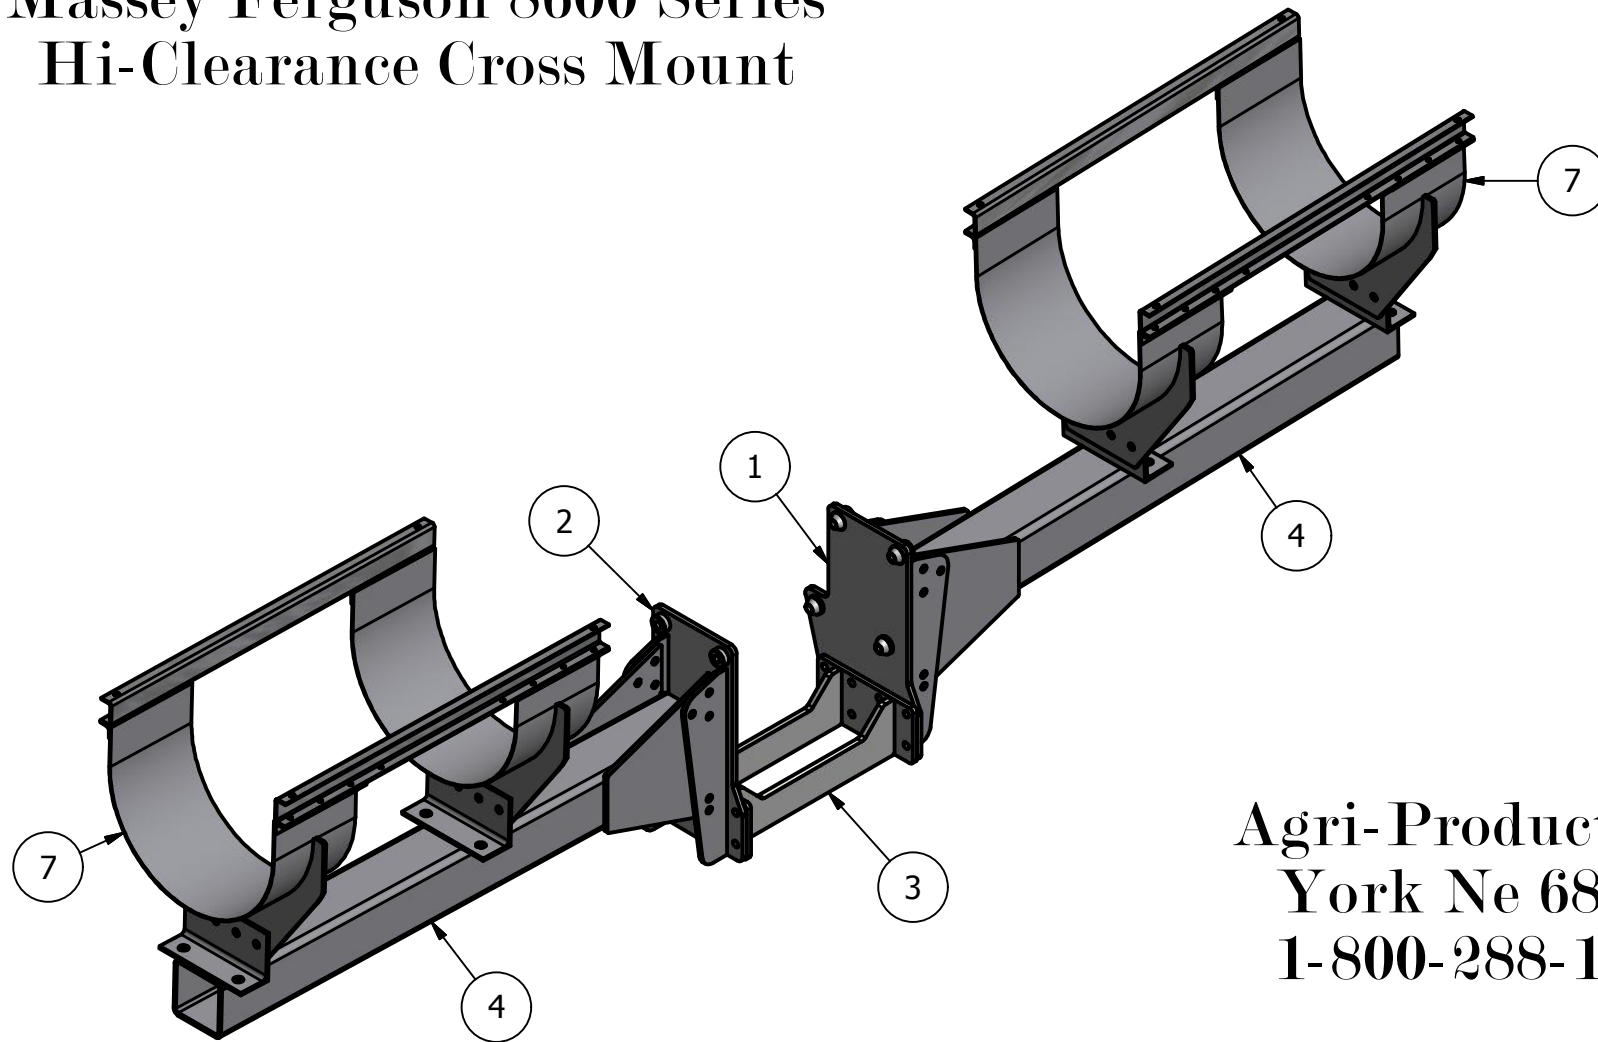

2

1

PARTS LIST

ITEM	QTY	PART NUMBER	DESCRIPTION
1	1	30-1408L	Side Plate LH
2	1	30-1408R	Side Plate RH
3	1	30-1205	Undertruss b-c series
4	2	20-1022	7x7x6' tube, black
7	2	10-1015	Cross Mount Saddle

Agco DT b  
Cat MT 600 c

Massey Ferguson 8600 Series  
Hi-Clearance Cross Mount

B

B

A

A

Agri-Product Inc.  
York Ne 68467  
1-800-288-1117

2

1