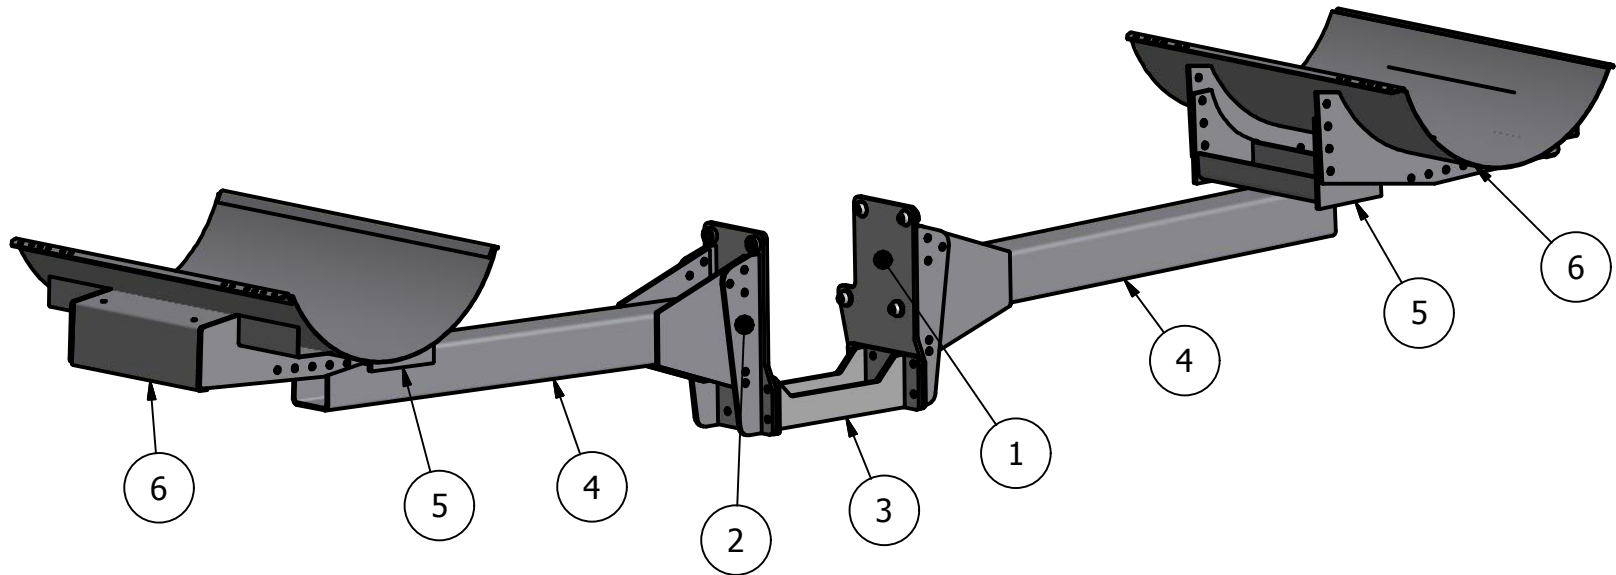

Agco DT b Series
Massey Ferguson 8600
Series
Cat MT 600 c Series
Hi-Clearance

PARTS LIST			
ITEM	QTY	PART NUMBER	DESCRIPTION
1	1	30-1408L	Side Plate LH
2	1	30-1408R	Side Plate RH
3	1	30-1205	Undertruss b-c series
4	2	20-1022	7x7x6' tube, black
5	2	20-1800	Saddle Conv.
6	2	20-1011	300 Saddle, black