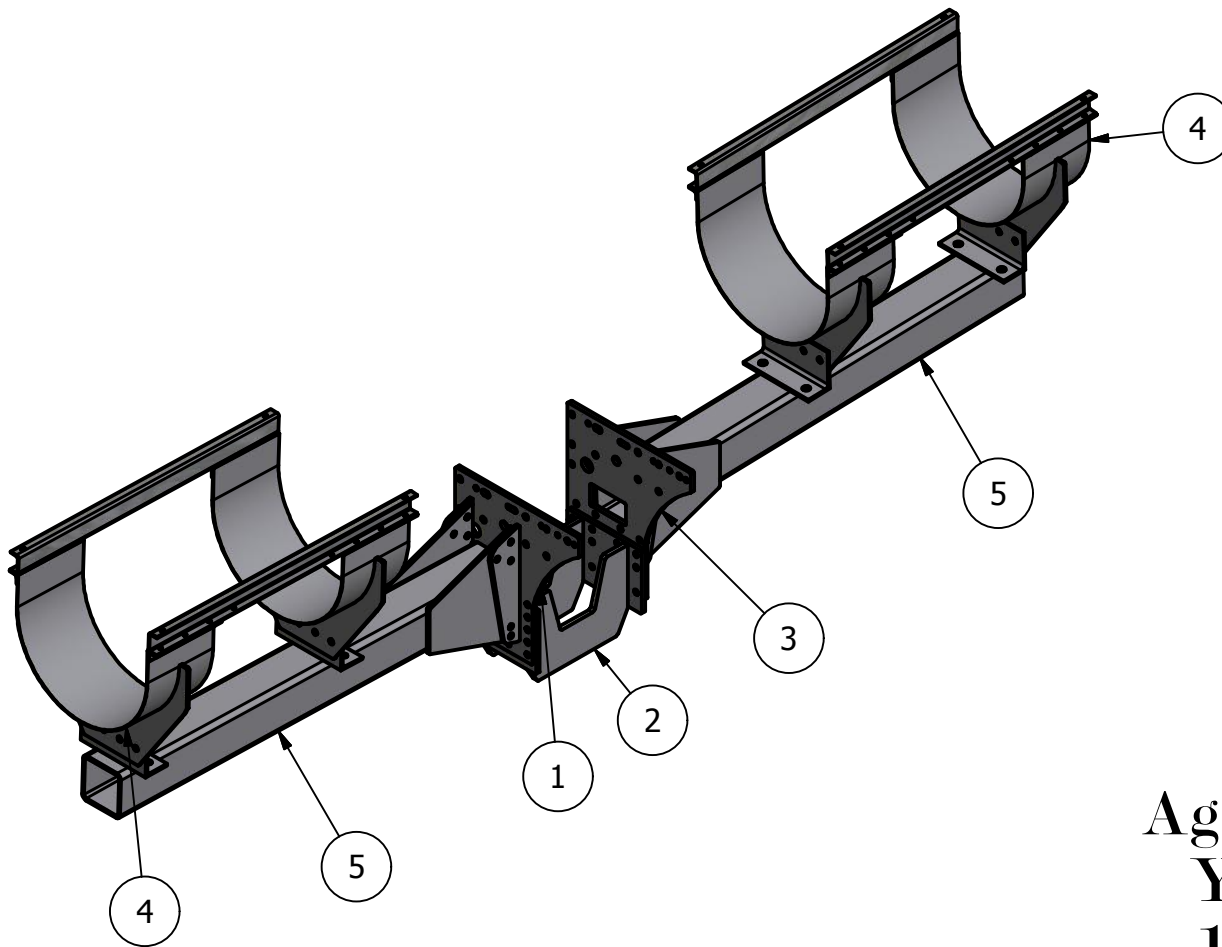

John Deere 30-60 Series Hi-Clearance Cross Mount Saddles

PARTS LIST			
ITEM	QTY	PART NUMBER	DESCRIPTION
1	1	10-1509R	JD 30/60-7000 HC Side Plate R
2	1	10-1203	JD 30/60 Undertruss
3	1	10-1509L	JD30/60-7000 HC Side Plate L
4	2	10-1015	Cross Mount Saddle
5	2	10-1022	7x7x6' tube, Green