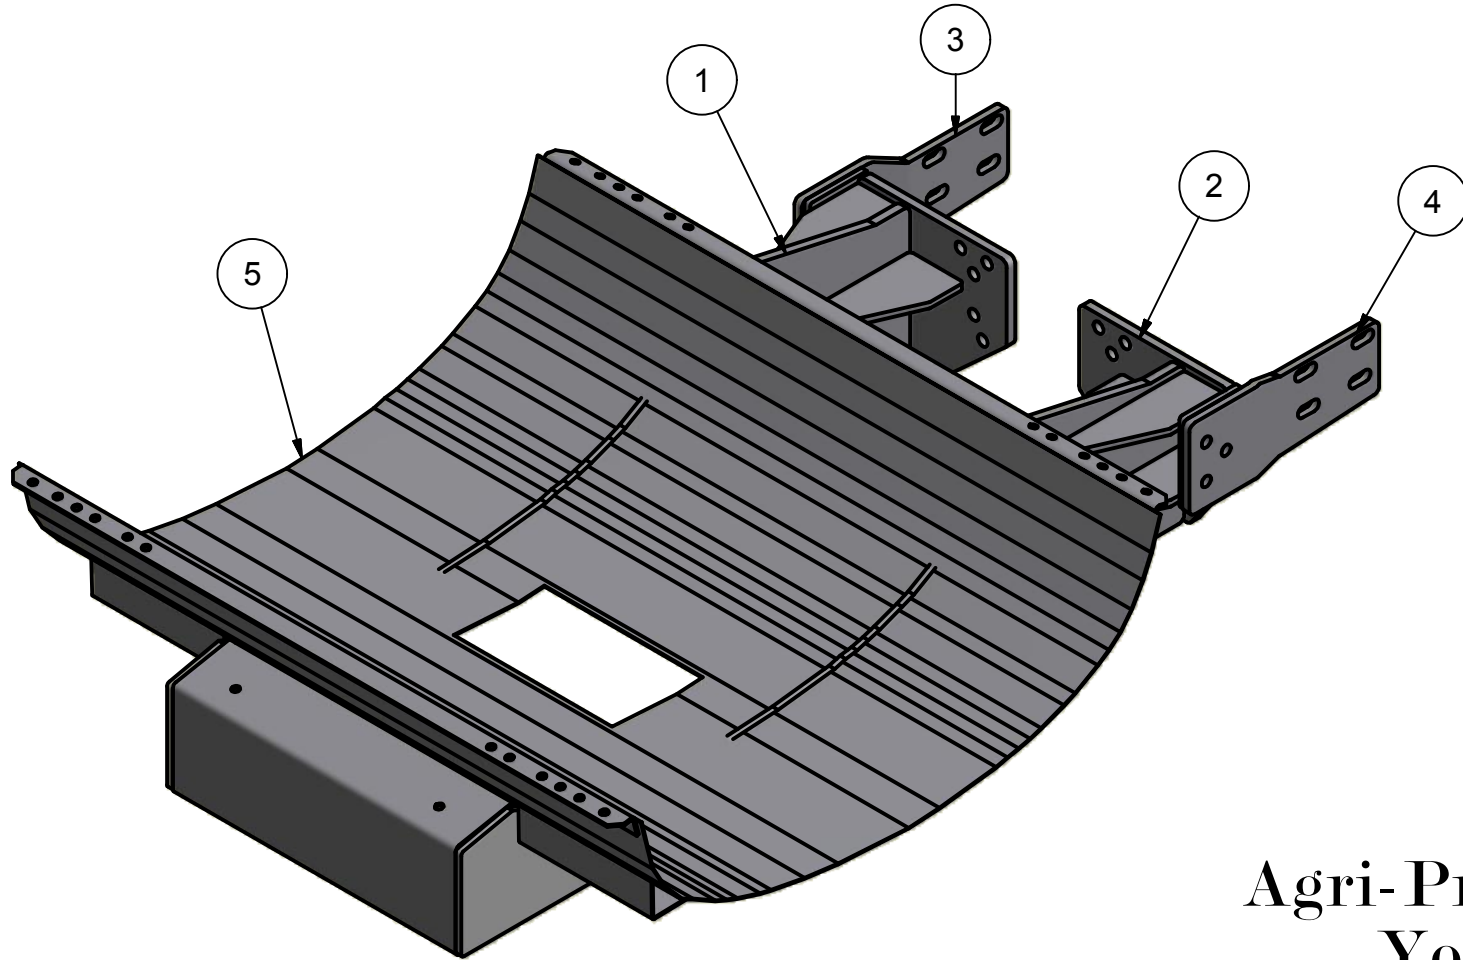

**MX**  
**215,245,275,305,335**  
**Front Mount Saddle**  
**Brackets 300 Ellip.**

ITEM	QTY	PART NUMBER	DESCRIPTION
1	1	20-1601R	Case MX FM Tank Bracket R
2	1	20-1601L	Case MX FM Tank Bracket L
3	1	20-1708R	Case MX 210.230,255,285 Side Brace R
4	1	20-1708L	Case MX 210.230,255,285 Side Brace L
5	1	20-1012e	300 Ellip Saddle Black