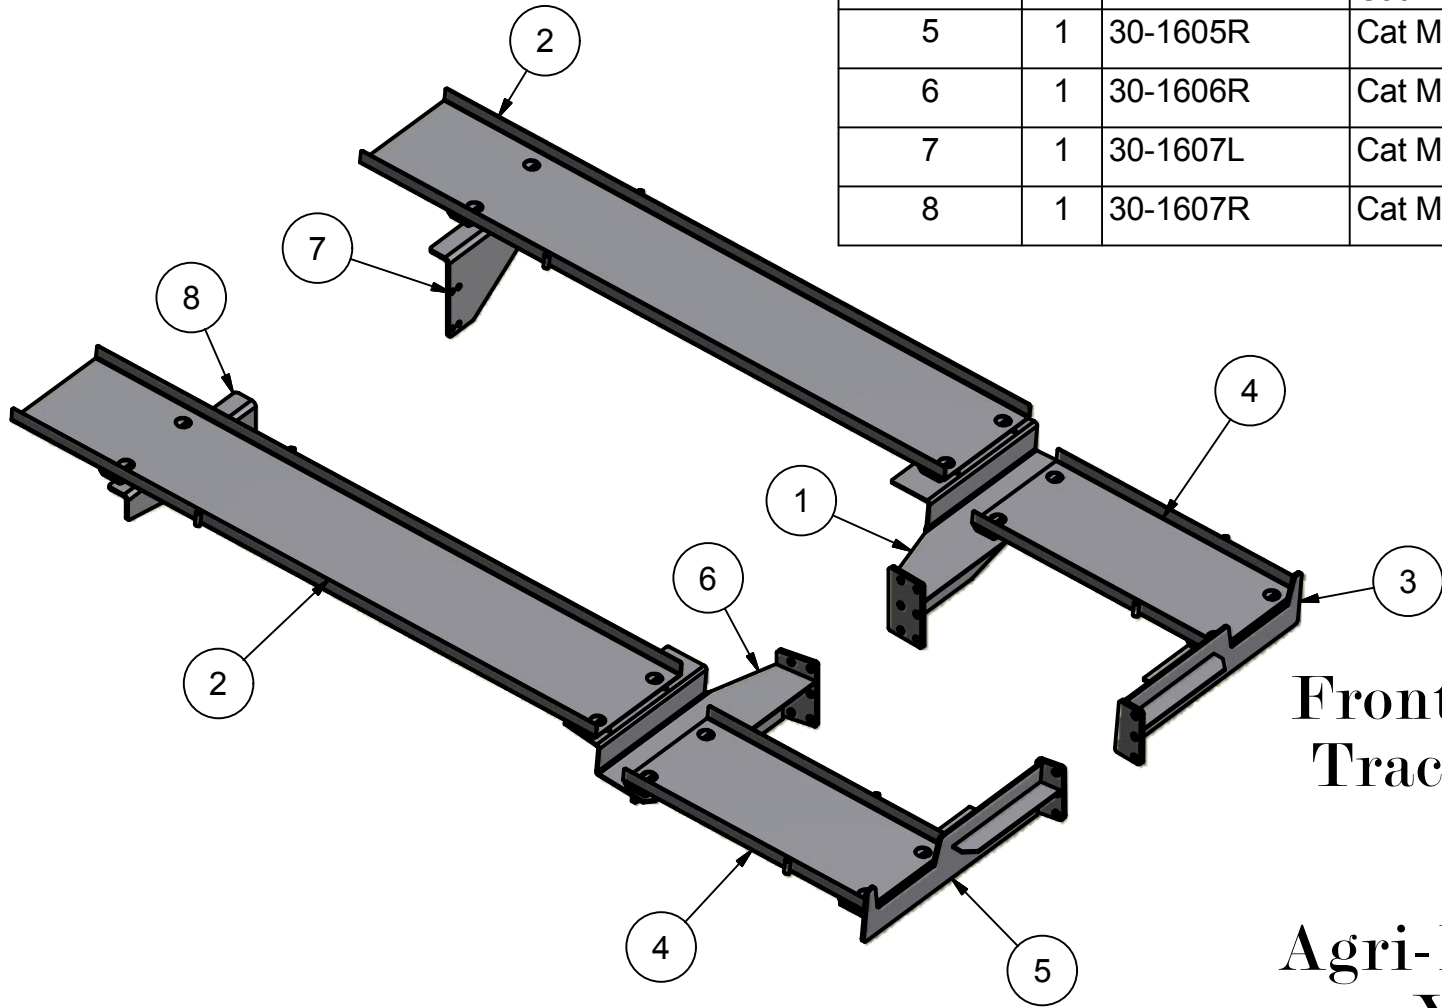

Cat MT 700 Inside Tank Mount

Parts List			
ITEM	QTY	PART NUMBER	DESCRIPTION
1	1	30-1606L	Cat MT 700 Poly Mid Pan Bracket L
2	2	30-1900B	Cat MT 700 Back Pan
3	1	30-1605L	Cat MT 700 Poly Front Pan Bracket L
4	2	30-1900F	Cat MT 700 Front Pan
5	1	30-1605R	Cat MT 700 Poly Front Pan Bracket R
6	1	30-1606R	Cat MT 700 Poly Axle Pan Bracket R
7	1	30-1607L	Cat MT 700 Poly Axle Pan Bracket L
8	1	30-1607R	Cat MT 700 Poly Axle Pan Bracket R