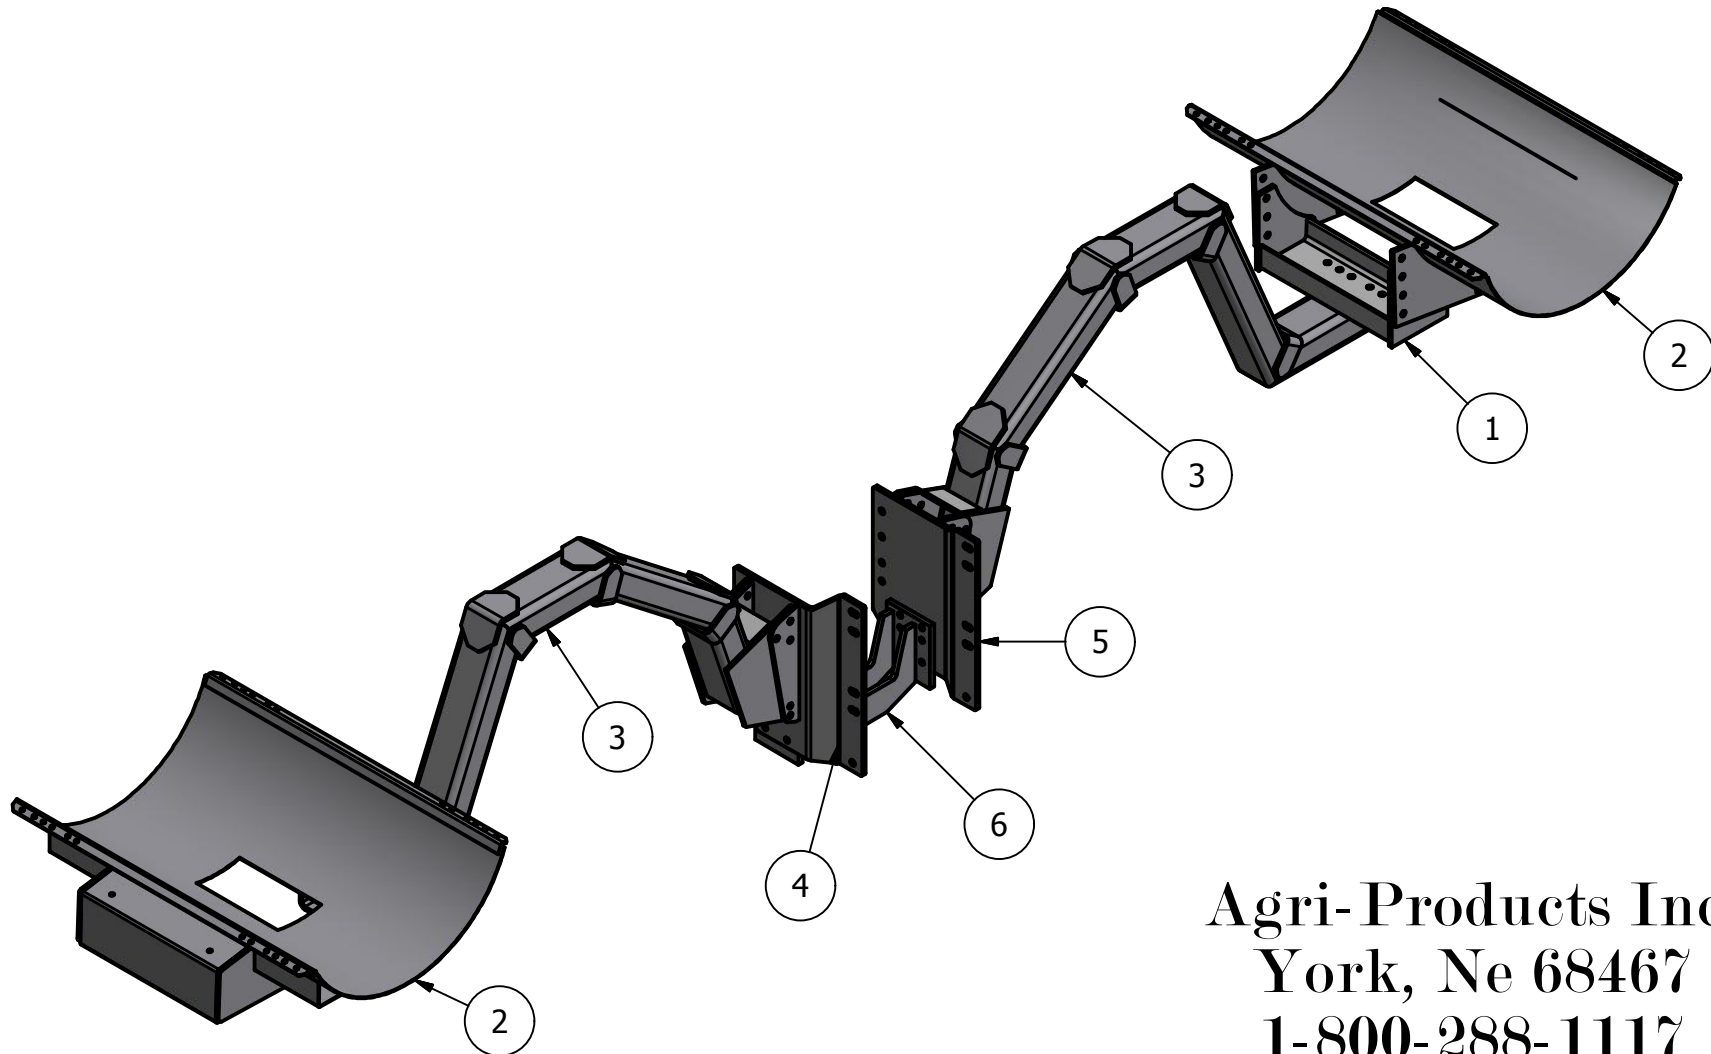

John Deere 8020/8030 Series
With IVT Tran.
Hi-Clearance for Front Duals
300 Gal. Saddles

PARTS LIST			
ITEM	QTY	PART NUMBER	DESCRIPTION
1	2	10-1801	Green 300 Conversion
2	2	10-1011	Green 300 Saddle
3	2	10-1024	Green 6' tube for dual front tires
4	1	10-1506*IVTR	JD8030 HC IVT Side Plate R
5	1	10-1506*IVTL	JD8030 HC IVT Side Plate L
6	1	10-1202IVT	JD 8030 IVT Undertruss