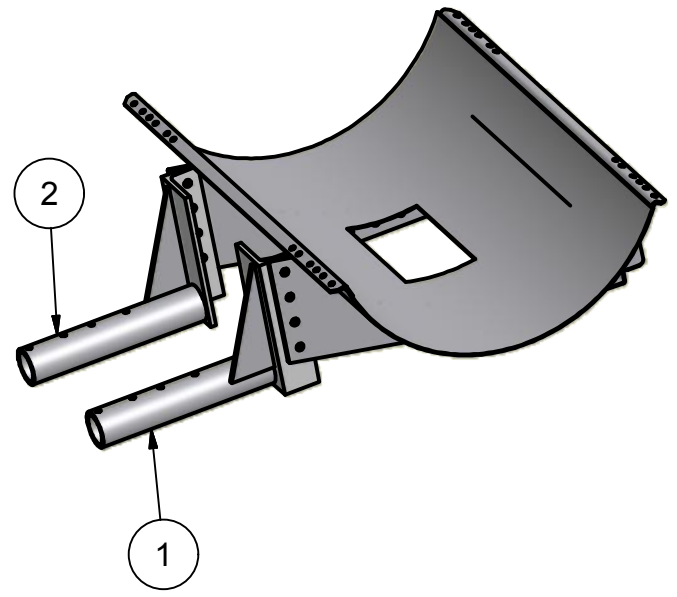

2

1

Parts List

ITEM	QTY	PART NUMBER	DESCRIPTION
1	2	30-1602L	Cat MT 700/800 Side Mount Bracket L
2	2	30-1602R	CAT MT 700/800 Side Mount Bracket RH
4	2	20-1011	Tank Saddle

**Cat MT 700/800
Hi-Clearance Tank Mounts
W/300 Saddles**

B

B

A

A

Agri-Products Inc.
York , Ne
1-800-288-1117

2

1