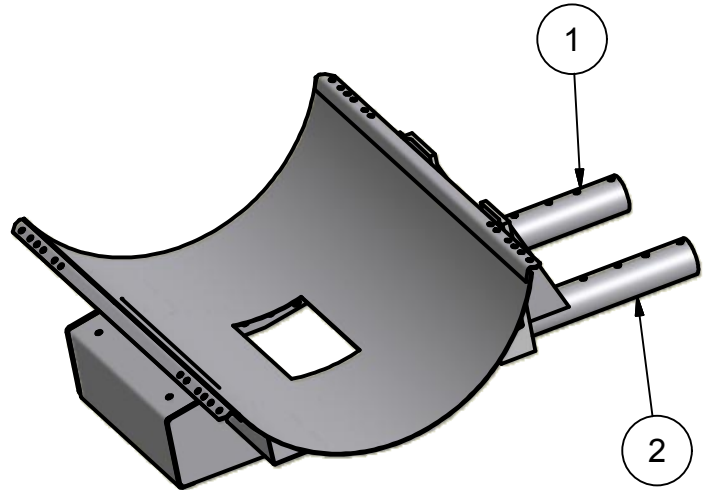

2

1

Parts List

ITEM	QTY	PART NUMBER	DESCRIPTION
1	2	30-1602L	Cat MT 700/800 Side Mount Bracket L
2	2	30-1602R	CAT MT 700/800 Side Mount Bracket RH
4	2	20-1011	Tank Saddle

**Cat MT 700/800
Hi-Clearance Tank Mounts
W/300 Saddles**

B

B

A

A

Agri-Products Inc.
York , Ne
1-800-288-1117

2

1