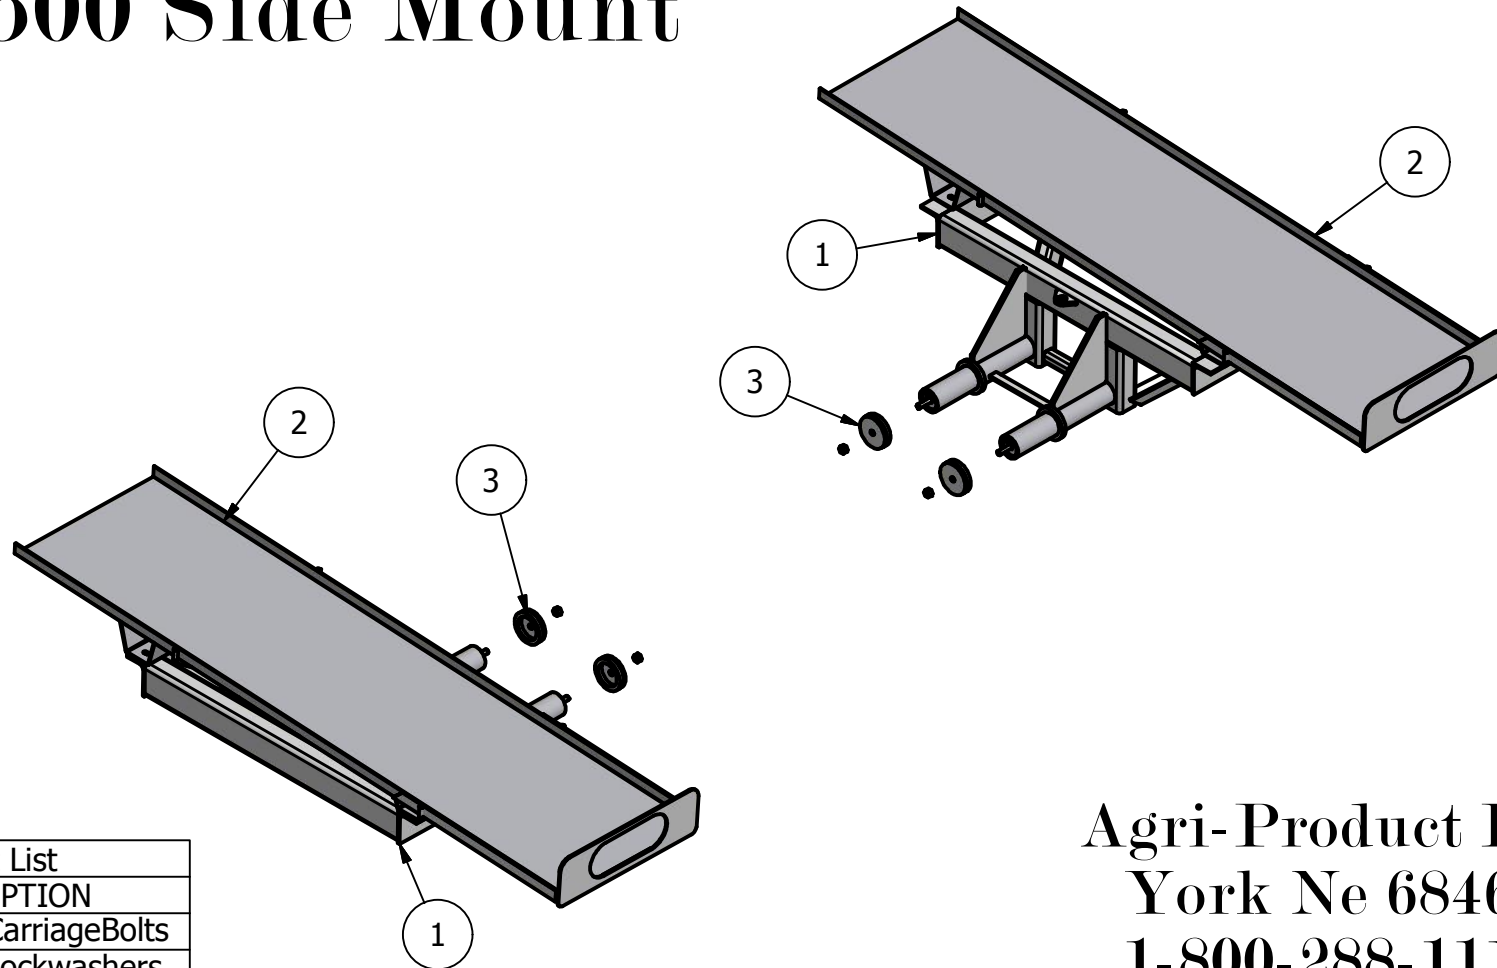

Caterpillar MT700-MT800 Series 500 Side Mount

PARTS LIST			
ITEM	QTY	PART NUMBER	DESCRIPTION
1	2	20-1897	MT 700-800 Side Mount Bracket
2	2	20-1899S	MT 700-800 Side Mount Pan
3	4	20-1898	End Cap

Bolt List	
QTY	DESCRIPTION
4	3/4 in CarriageBolts
4	3/4 in Lockwashers
4	3/4 in Nuts
4	Nylon Straps