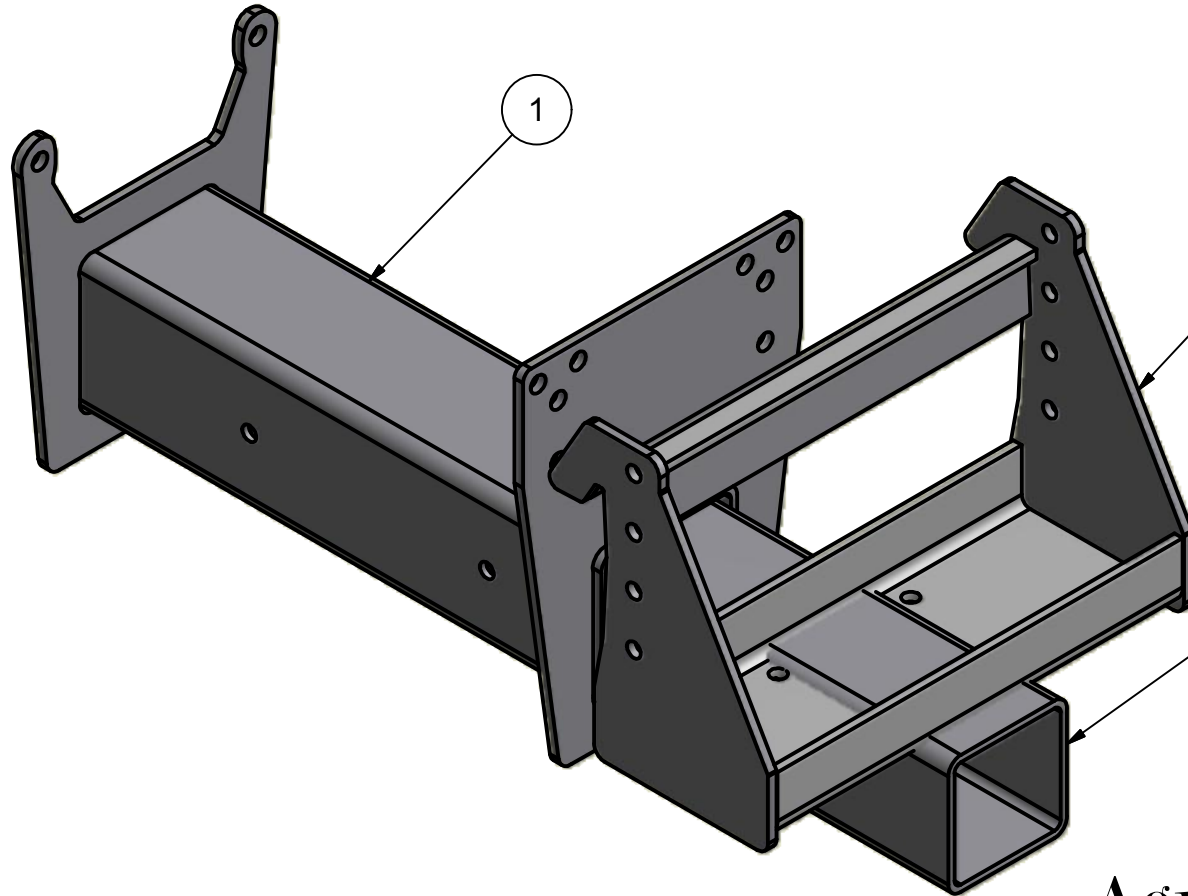

**MX Magnum Series  
MX180,200,220,240,270  
Front Mount**

Parts List			
ITEM	QTY	PART NUMBER	DESCRIPTION
1	1	20-1021	Case MX 180-270 Reciever tube
2	1	20-1303	Case MX 180/270 Hook
3	1	20-1024	Case MX 180-270 Front Tube