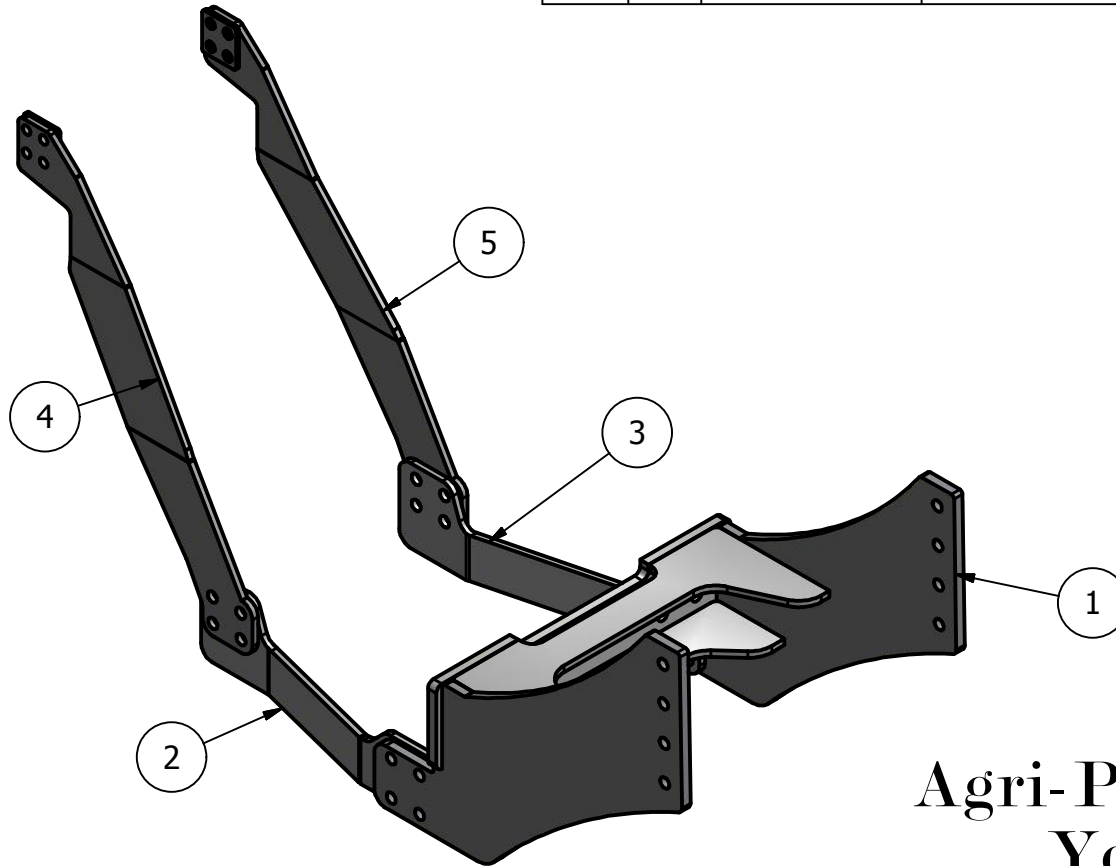

John Deere 2011 8 R Tractor Front Mount

PARTS LIST			
ITEM	QTY	PART NUMBER	DESCRIPTION
1	1	10-1613	JD 2011 8R Front Mount Bracket
2	1	10-1716 R	Bottom Brace 8R 2011
3	1	10-1716 L	Bottom Brace 8R 2011
4	1	10-1715 L	JD 2011 8R Front Mount Side Brace LH
5	1	10-1715 R	JD 2011 8R Front Mount Side Brace RH