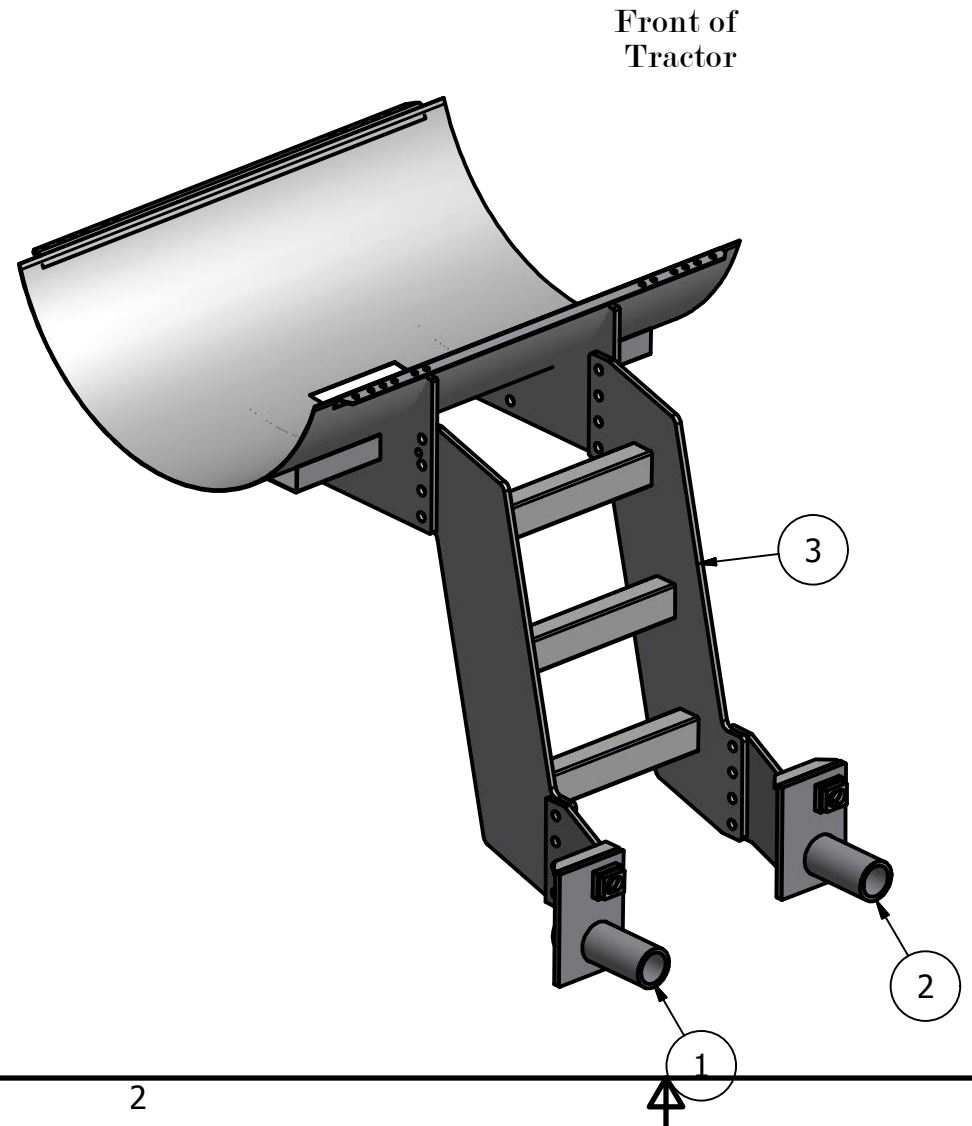

John Deere 9030T Side Mount 500 Gal.

PARTS LIST			
ITEM	QTY	PART NUMBER	DESCRIPTION
1	1	10-1016BR	JD 9030T Back Right Side Bracket
2	1	10-1610FR	JD9030T Front Right Side Bracket
3	1	10-1802	JD9000T High Saddle Conv
5	1	10-1014	Green 500 Saddle