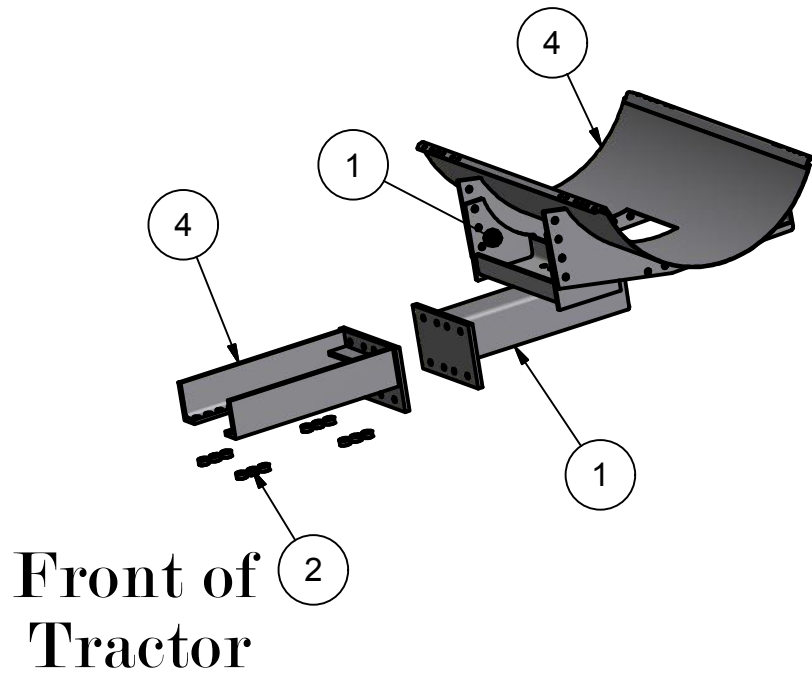

# John Deere 8000T Hi-Clearance Tank Mounts W/300 Saddles

Parts List			
ITEM	QTY	PART NUMBER	DESCRIPTION
1	2	10-1800	Green 300 Conversion
1	1	10-1028L	JD8000T HC Left Side Tube
2	24	Spacer 01	Spacer Tube
4	2	10-1011	300 Saddle, Green
3	1	10-1028R	JD8000T HC Right Side Tube
4	2	10-1602	JD8000T HC Side Bracket