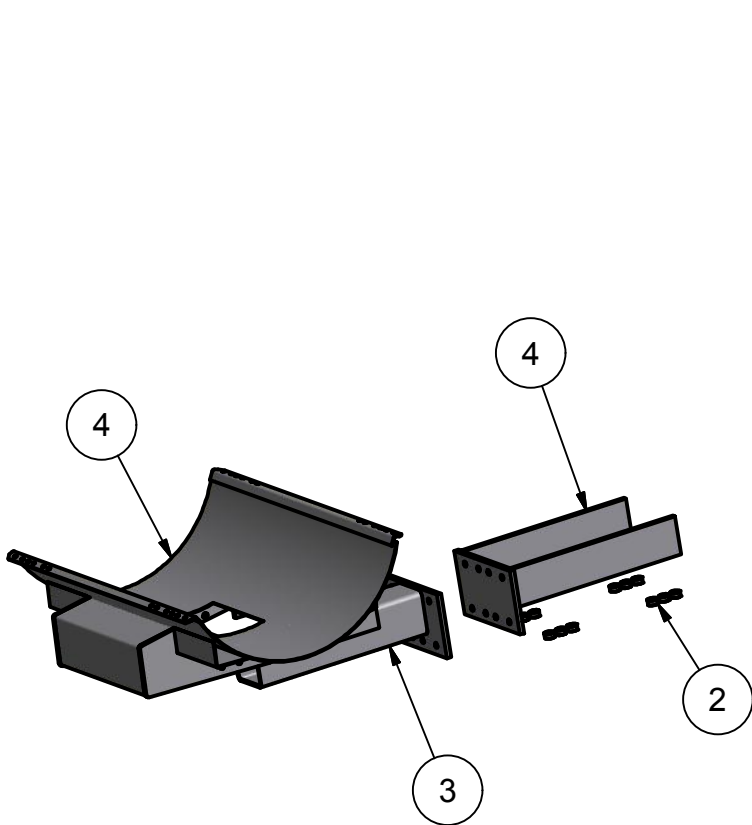

# John Deere 8000T Hi-Clearance Tank Mounts W/300 Saddles

Parts List			
ITEM	QTY	PART NUMBER	DESCRIPTION
1	2	10-1800	Green 300 Conversion
1	1	10-1028L	JD8000T HC Left Side Tube
2	24	Spacer 01	Spacer Tube
4	2	10-1011	300 Saddle, Green
3	1	10-1028R	JD8000T HC Right Side Tube
4	2	10-1602	JD8000T HC Side Bracket