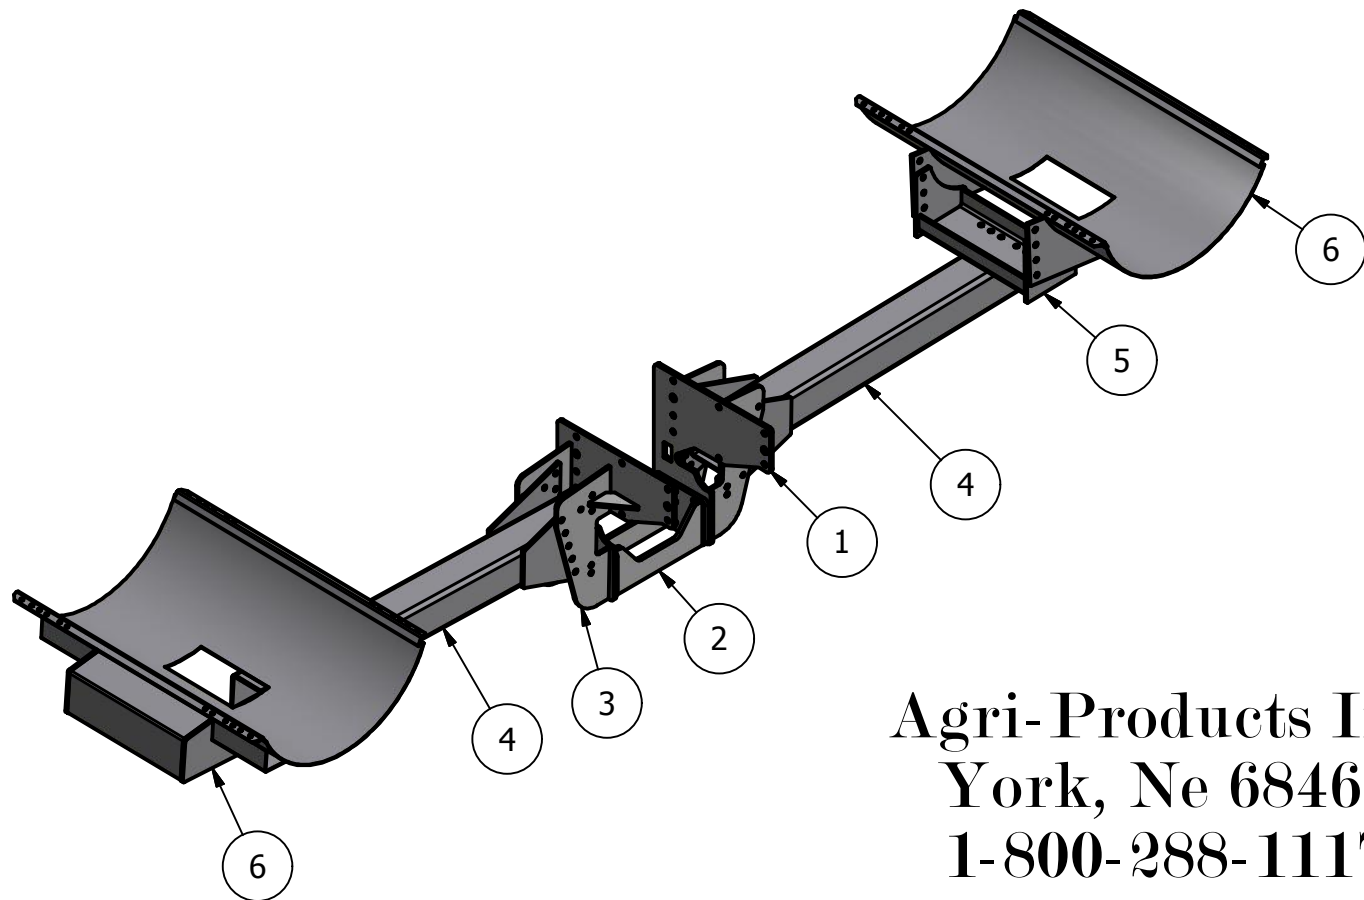

New Holland T8 Series
T8.275, T8.300, T8.330, T8.360, T8.390
Hi-Clearance
300 gal Tank Mounts

PARTS LIST			
ITEM	QTY	PART NUMBER	DESCRIPTION
1	1	40-1403L	NH T8 Side Plate LH 2011
2	1	40-1203	NH T8 Undertruss 2011
3	1	40-1403R	NH T8 Side Plate RH 2011
4	2	20-1022	7x7x6' tube, black
5	2	20-1800	Saddle Conv.
6	2	20-1011	300 Saddle, black