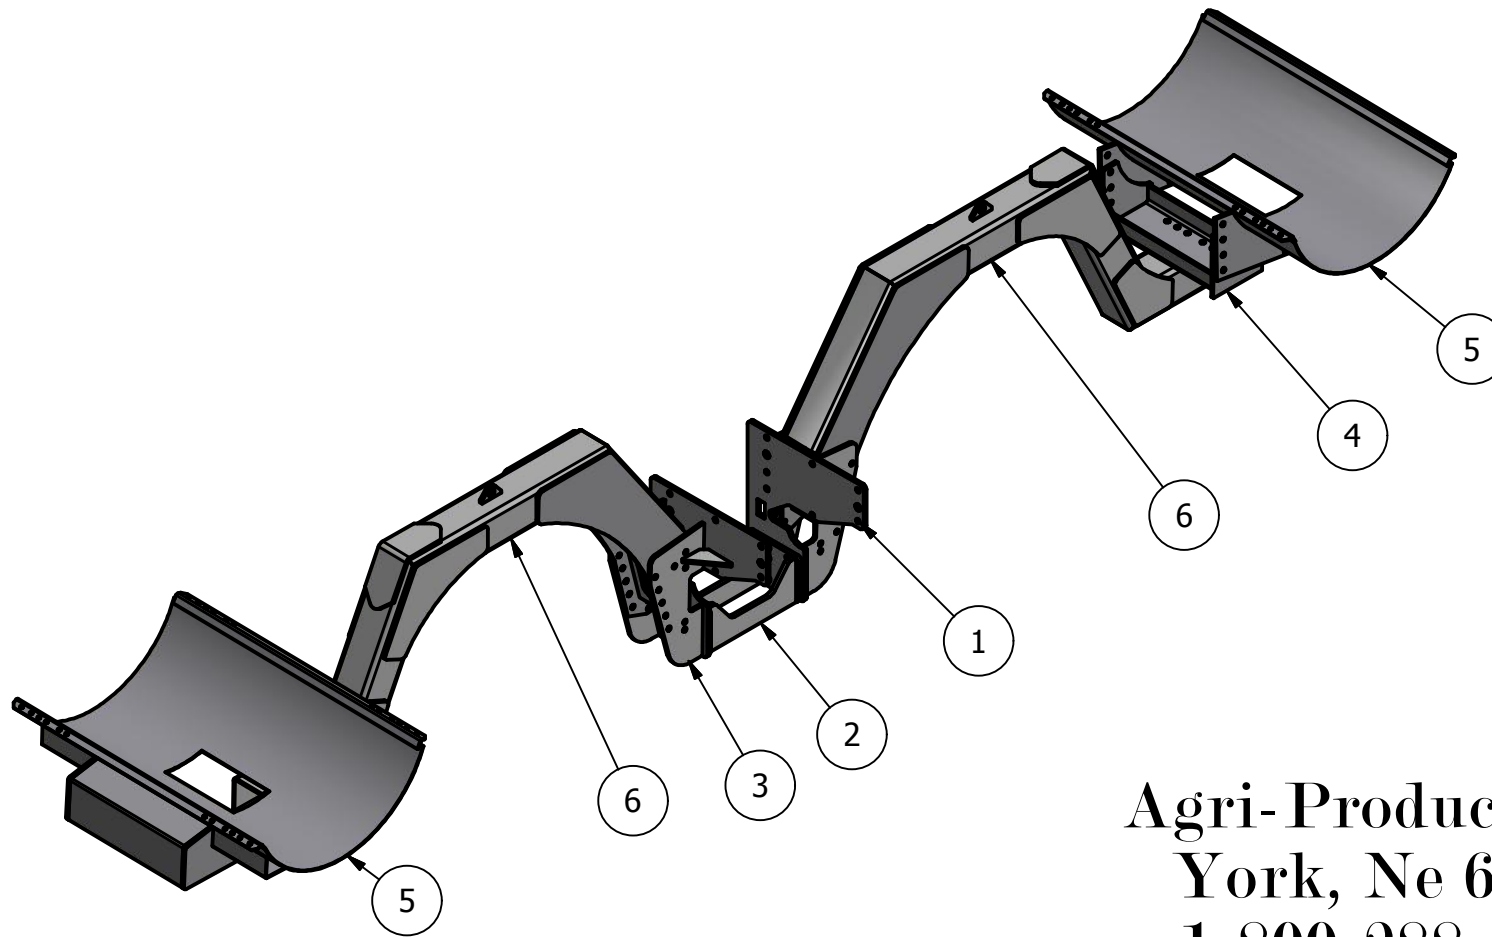

New Holland T8 Series
T8.275, T8.300, T8.330, T8.360, T8.390
Hi-Clearance
300 gal Tank Mounts
Dual Front Tires

PARTS LIST			
ITEM	QTY	PART NUMBER	DESCRIPTION
1	1	40-1403L	NH T8 Side Plate LH 2011
2	1	40-1203	NH T8 Undertruss 2011
3	1	40-1403R	NH T8 Side Plate RH 2011
4	2	20-1800	Saddle Conv.
5	2	20-1011	300 Saddle, black
6	2	20-1023	Dual Side Tube 2011