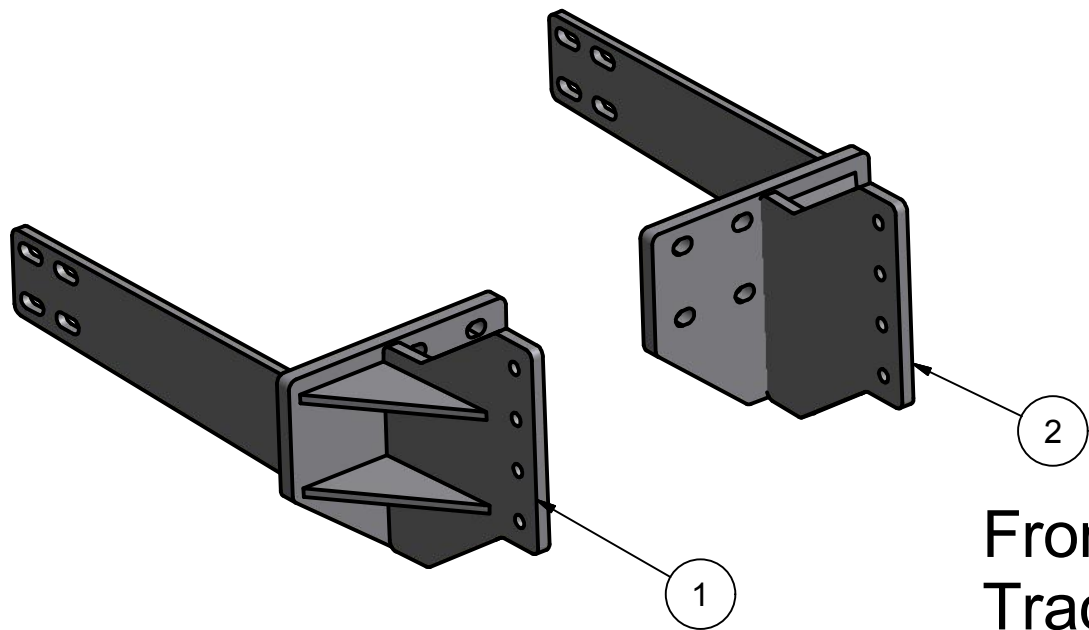

Cat MT 700
 b & c series
 Front Mount Brackets

Parts List			
ITE	QTY	PART NUMBER	DESCRIPTION
1	1	30-1601R	Right Hand Bracket
2	1	30-1601L	Left Hand Bracket

Front of
 Tractor

Agri-Products Inc.
 York , Ne
 1-800-288-1117