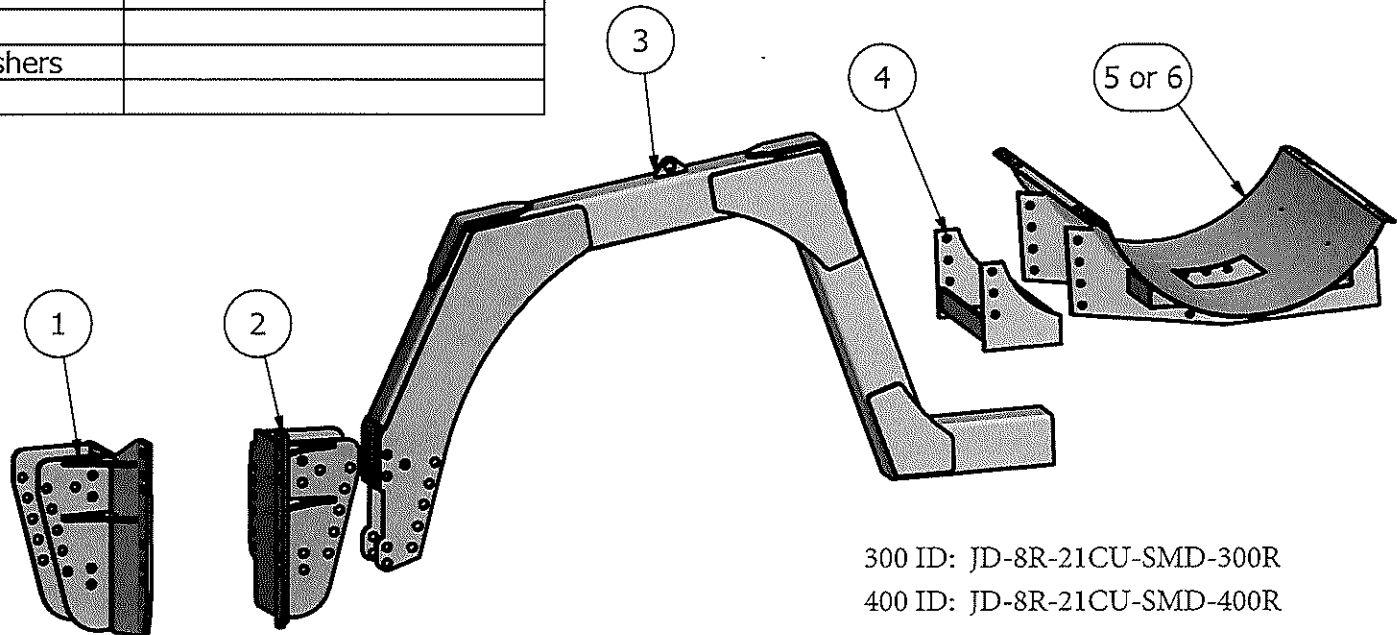

Front

300 ID: JD-8R-21CU-SMD-300R

400 ID: JD-8R-21CU-SMD-400R

Undertruss Not Used