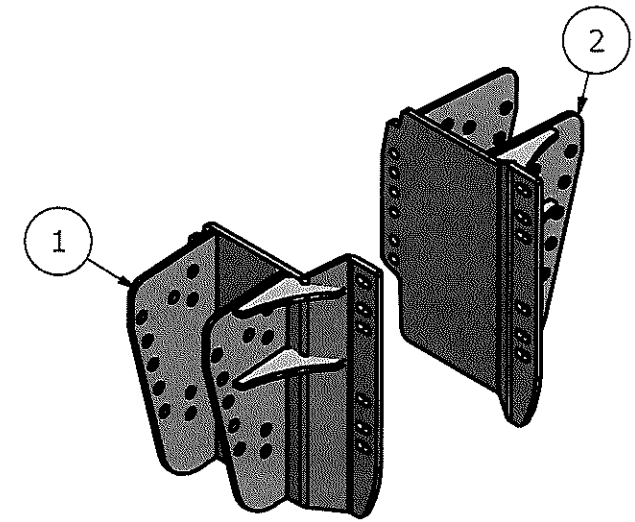

Undertruss Not Used

2

1