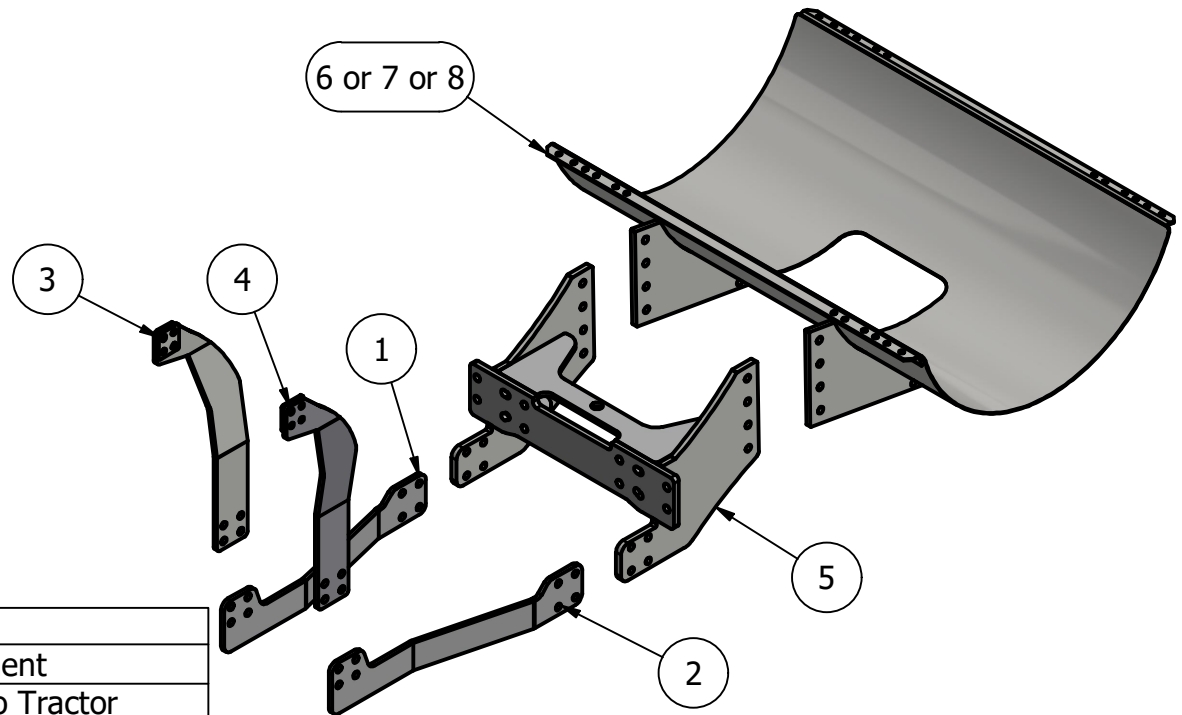

Front Mount W/O Weight Bracket John Deere 8RX Quad 8RX 310, 8RX 340, 8RX 370, 8RX 410

Price List

300 gal w/Tank \$2310.00

300 gal Elliptical w/Tank \$2568.00

400 gal w/Tank \$2601.00

Limitations may apply. Please
consult API Sales at 800-288-1117.

300 ID: JD-8RXWO-21CU-FM-300R
300E ID: JD-8RXWO-21CU-FM-300E
400 ID: JD-8RXWO-21CU-FM-400R

PARTS LIST			
ITEM	QTY	PART NUMBER	DESCRIPTION
1	1	10-1716L	JD 2011 8R & 2021 8RX Bottom Side Brace LH
2	1	10-1716R	JD 2011 8R & 2021 8RX Bottom Side Brace RH
3	1	10-1715L	JD 2011 8R & 2021 8RX Side Brace LH
4	1	10-1715R	JD 2011 8R & 2021 8RX Side Brace RH
5	1	10-1616	JD 8RX W/O Weight Bracket Front Mount Bracket
6	1	10-1011	300 Saddle
7	1	10-1012E	300 Ellip Saddle
8	1	10-1013	400 Saddle

Bolt List

QTY	Description	Placement
8	16mm x 75mm x 10.9 Bolts	Back Side Brace to Tractor
8	16mm Hardened Flatwashers	
8	20mm x 60mm x 10.9 Bolts	Front Bracket to Tractor
8	20mm Hardened Flatwashers	
16	3/4 x 2 1/2 Bolts	Brace to Brace & Bracket
8	3/4 x 2 1/2 Bolts	Saddle to Front Bracket
24	3/4 Lockwashers	
24	3/4 Nuts	
2	Nylon Straps	