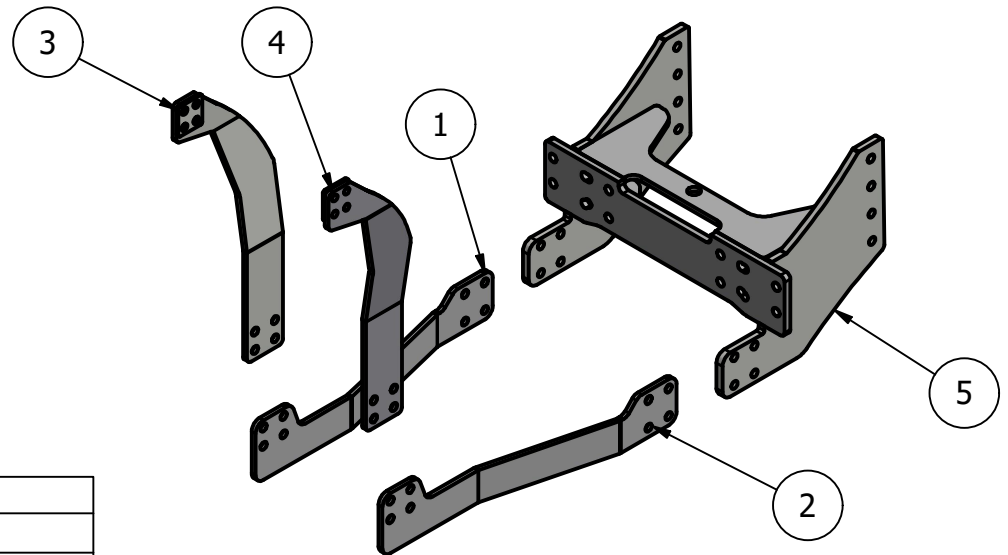

Front Mount Conv. W/O Weight Bracket John Deere 8RX Quad 8RX 310, 8RX 340, 8RX 370, 8RX 410

PRICE LIST
\$1210.00

CONV ID: JD-8RXWO-21CU-FM-CONV

Limitations may apply. Please
consult API Sales at 800-288-1117.

PARTS LIST			
ITEM	QTY	PART NUMBER	DESCRIPTION
1	1	10-1716L	JD 2011 8R & 2021 8RX Bottom Side Brace LH
2	1	10-1716R	JD 2011 8R & 2021 8RX Bottom Side Brace RH
3	1	10-1715L	JD 2011 8R & 2021 8RX Side Brace LH
4	1	10-1715R	JD 2011 8R & 2021 8RX Side Brace RH
5	1	10-1616	JD 8RX W/O Weight Bracket Front Mount Bracket

Bolt List		
QTY	Description	Placement
8	16mm x 75mm x 10.9 Bolts	Back Side Brace to Tractor
8	16mm Hardened Flatwashers	
8	20mm x 60mm x 10.9 Bolts	Front Bracket to Tractor
8	20mm Hardened Flatwashers	
16	3/4 x 2 1/2 Bolts	Brace to Brace & Bracket
16	3/4 Lockwashers	
16	3/4 Nuts	