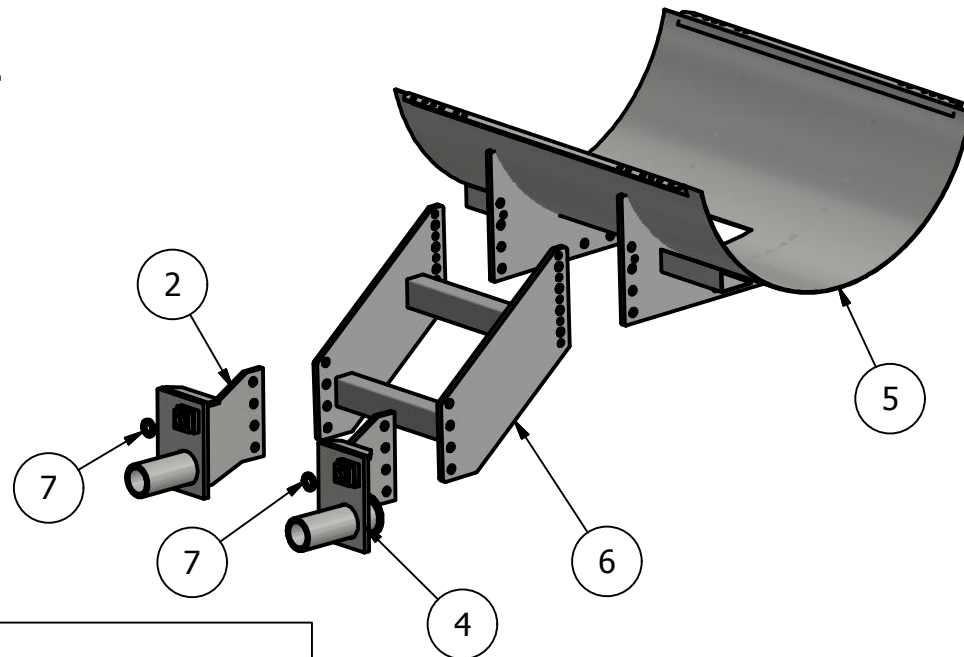

Side Mount 500gal Round John Deere

2007-2014:

9430T, 9530T, 9630T
9460RT, 9510RT, 9560RT

2015-Current:

9470RT, 9520RT, 9570RT

Price List
500 gal w/Tanks \$7040.00

500 ID: JD-9TRT-0714-OT-500R

Limitations may apply. Please
consult API Sales at
800-288-1117.

PARTS LIST

ITEM	QTY	PART NUMBER	DESCRIPTION
1	1	10-1610BR	JD 9030T Back Right Side Bracket
2	1	10-1610BL	JD 9030T Back Left Side Bracket
3	1	10-1610FR	JD9030T Front Right Side Bracket
4	1	10-1610FL	JD 9030T Front Left Side Bracket
5	2	10-1014	Green 500 Saddle
6	2	10-1802	JD9000T Saddle Conv.
7	4	10-1912	1 1/4 in Washer

Bolt List

QTY	Description	Placement
4	1 1/4 x 10 in Bolts	Brackets to tractor
4	1 1/4 in Lock Washers	
4	1 1/4 in Nuts	
32	1 x 2 1/2 in Bolts	Conversion to Saddle & Tractor Bracket
32	1" Lockwasher	
32	1" Nuts	
4	Nylon Straps	Tank to Saddle