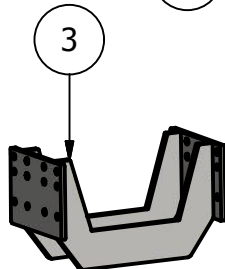

Side Mount Agco

DT160,DT180,DT200,DT225
DT180a,DT200a,DT220a,DT240a

300 ID: AMC-DTMT6B84-0208-SMS-300R

400 ID: AMC-DTMT6B84-0208-SMS-400R

Bolt List

QTY	Description	Placement
12	20 mm x 60 mm Bolts	Side Plate to Tractor
12	20 mm Harden Flatwashers	
24	3/4 x 2 1/2 Bolts	Side Plates to Undertruss
20	3/4 x 2 1/2 Gd 8 Bolts	Side Plates to Tubes
4	3/4 x 7 x 9 U Bolts	Conv to Tube
12	3/4 x 2 1/2 Bolts	Saddle to Conv
64	3/4 in Lock Washers	
64	3/4 in Nuts	
4	Nylon Straps	Tank to Saddle

PARTS LIST

ITEM	QTY	PART NUMBER	DESCRIPTION
1	1	30-1400R	Cat MT 600 ser Side Plate R
2	1	30-1400L	CAT MT 600 Ser Side Plate L
3	1	30-1201	Cat MT600 a ser/AGCO DT Undertruss
4	2	20-1022	7x7x6' tube, black
5	2	20-1800	Saddle Conv.
6	1	30-1903	Step bottom Bracket
7	1	30-1902	Step Handle
8	2	20-1011	300 Saddle
9	1	20-1013	400 Saddle

Price List

300 gal w/Tanks $5225.00

400 gal w/Tanks $5755.00

Limitations may apply. Please consult
API Sales at 800-288-1117.

Front

B

B

A

A

2

1

1