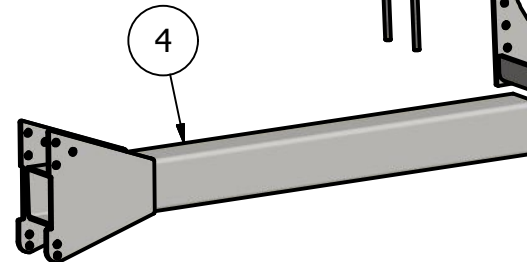

Side Mount Agco

DT160,DT180,DT200,DT225
DT180a,DT200a,DT220a,DT240a

300 ID: AMC-DTMT6B84-0208-SMS-300R

400 ID: AMC-DTMT6B84-0208-SMS-400R

Bolt List

QTY	Description	Placement
12	20 mm x 60 mm Bolts	Side Plate to Tractor
12	20 mm Harden Flatwashers	
24	3/4 x 2 1/2 Bolts	Side Plates to Undertruss
20	3/4 x 2 1/2 Gd 8 Bolts	Side Plates to Tubes
4	3/4 x 7 x 9 U Bolts	Conv to Tube
12	3/4 x 2 1/2 Bolts	Saddle to Conv
64	3/4 in Lock Washers	
64	3/4 in Nuts	
4	Nylon Straps	Tank to Saddle

PARTS LIST

ITEM	QTY	PART NUMBER	DESCRIPTION
1	1	30-1400R	Cat MT 600 ser Side Plate R
2	1	30-1400L	CAT MT 600 Ser Side Plate L
3	1	30-1201	Cat MT600 a ser/AGCO DT Undertruss
4	2	20-1022	7x7x6' tube, black
5	2	20-1800	Saddle Conv.
6	1	30-1903	Step bottom Bracket
7	1	30-1902	Step Handle
8	2	20-1011	300 Saddle
9	1	20-1013	400 Saddle

Price List

300 gal w/Tanks $5225.00

400 gal w/Tanks $5755.00

Limitations may apply. Please consult
API Sales at 800-288-1117.

Front

B

B

A

A

2

1

1