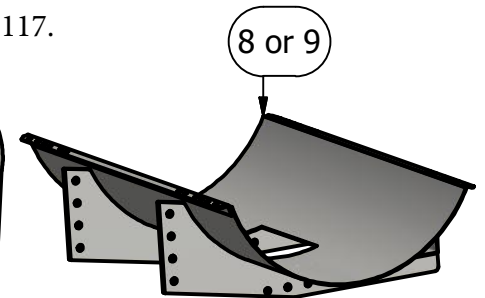

Side Mount Agco

DT160,DT180,DT200,DT225
DT180a,DT200a,DT220a,DT240a

300 ID: AMC-DTMT6B84-0208-SMS-300R

400 ID: AMC-DTMT6B84-0208-SMS-400R

Bolt List

QTY	Description	Placement
12	20 mm x 60 mm Bolts	Side Plate to Tractor
12	20 mm Harden Flatwashers	
24	3/4 x 2 1/2 Bolts	Side Plates to Undertruss
20	3/4 x 2 1/2 Gd 8 Bolts	Side Plates to Tubes
4	3/4 x 7 x 9 U Bolts	Conv to Tube
12	3/4 x 2 1/2 Bolts	Saddle to Conv
64	3/4 in Lock Washers	
64	3/4 in Nuts	
4	Nylon Straps	Tank to Saddle

PARTS LIST

ITEM	QTY	PART NUMBER	DESCRIPTION
1	1	30-1400R	Cat MT 600 ser Side Plate R
2	1	30-1400L	CAT MT 600 Ser Side Plate L
3	1	30-1201	Cat MT600 a ser/AGCO DT Undertruss
4	2	20-1022	7x7x6' tube, black
5	2	20-1800	Saddle Conv.
6	1	30-1903	Step bottom Bracket
7	1	30-1902	Step Handle
8	2	20-1011	300 Saddle
9	1	20-1013	400 Saddle

Price List

300 gal w/Tanks \$5225.00

400 gal w/Tanks \$5755.00

Limitations may apply. Please consult
API Sales at 800-288-1117.

Front

B

B

A