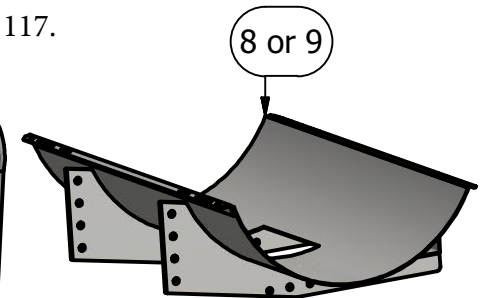

### PARTS LIST

ITEM	QTY	PART NUMBER	DESCRIPTION
1	1	30-1400R	Cat MT 600 ser Side Plate R
2	1	30-1400L	CAT MT 600 Ser Side Plate L
3	1	30-1201	Cat MT600 a ser/AGCO DT Undertruss
4	2	20-1022	7x7x6' tube, black
5	2	20-1800	Saddle Conv.
6	1	30-1903	Step bottom Bracket
7	1	30-1902	Step Handle
8	2	20-1011	300 Saddle
9	1	20-1013	400 Saddle

### Price List

300 gal w/Tanks \$5745.00

400 gal w/Tanks \$6330.00

Limitations may apply. Please consult  
API Sales at 800-288-1117.

Front

2

1

1