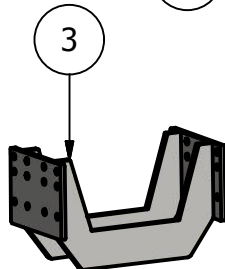

Side Mount Agco

DT160,DT180,DT200,DT225
DT180a,DT200a,DT220a,DT240a

300 ID: AMC-DTMT6B84-0208-SMS-300R

400 ID: AMC-DTMT6B84-0208-SMS-400R

Bolt List

QTY	Description	Placement
12	20 mm x 60 mm Bolts	Side Plate to Tractor
12	20 mm Harden Flatwashers	
24	3/4 x 2 1/2 Bolts	Side Plates to Undertruss
20	3/4 x 2 1/2 Gd 8 Bolts	Side Plates to Tubes
4	3/4 x 7 x 9 U Bolts	Conv to Tube
12	3/4 x 2 1/2 Bolts	Saddle to Conv
64	3/4 in Lock Washers	
64	3/4 in Nuts	
4	Nylon Straps	Tank to Saddle

PARTS LIST

ITEM	QTY	PART NUMBER	DESCRIPTION
1	1	30-1400R	Cat MT 600 ser Side Plate R
2	1	30-1400L	CAT MT 600 Ser Side Plate L
3	1	30-1201	Cat MT600 a ser/AGCO DT Undertruss
4	2	20-1022	7x7x6' tube, black
5	2	20-1800	Saddle Conv.
6	1	30-1903	Step bottom Bracket
7	1	30-1902	Step Handle
8	2	20-1011	300 Saddle
9	1	20-1013	400 Saddle

Price List

300 gal w/Tanks $5745.00

400 gal w/Tanks $6330.00

Limitations may apply. Please consult
API Sales at 800-288-1117.

Front

2

1

1