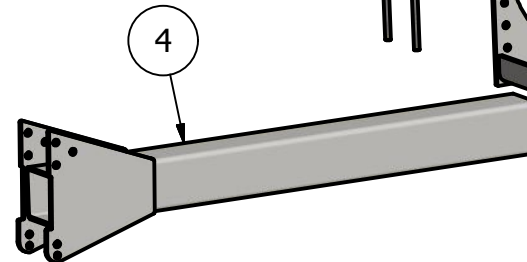

Side Mount Agco

DT160,DT180,DT200,DT225
DT180a,DT200a,DT220a,DT240a

300 ID: AMC-DTMT6B84-0208-SMS-300R

400 ID: AMC-DTMT6B84-0208-SMS-400R

Bolt List

QTY	Description	Placement
12	20 mm x 60 mm Bolts	Side Plate to Tractor
12	20 mm Harden Flatwashers	
24	3/4 x 2 1/2 Bolts	Side Plates to Undertruss
20	3/4 x 2 1/2 Gd 8 Bolts	Side Plates to Tubes
4	3/4 x 7 x 9 U Bolts	Conv to Tube
12	3/4 x 2 1/2 Bolts	Saddle to Conv
64	3/4 in Lock Washers	
64	3/4 in Nuts	
4	Nylon Straps	Tank to Saddle

PARTS LIST

ITEM	QTY	PART NUMBER	DESCRIPTION
1	1	30-1400R	Cat MT 600 ser Side Plate R
2	1	30-1400L	CAT MT 600 Ser Side Plate L
3	1	30-1201	Cat MT600 a ser/AGCO DT Undertruss
4	2	20-1022	7x7x6' tube, black
5	2	20-1800	Saddle Conv.
6	1	30-1903	Step bottom Bracket
7	1	30-1902	Step Handle
8	2	20-1011	300 Saddle
9	1	20-1013	400 Saddle

Price List

300 gal w/Tanks $5745.00

400 gal w/Tanks $6330.00

Limitations may apply. Please consult
API Sales at 800-288-1117.

Front

2

1

1