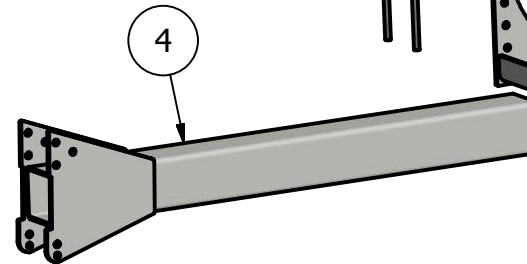

Side Mount CAT Challenger MT635, MT645, MT655, MT665 MT635b, MT645b, MT655b, MT665b

300 ID: AMC-DTMT6B84-0208-SMS-300R
400 ID: AMC-DTMT6B84-0208-SMS-400R

PARTS LIST			
ITEM	QTY	PART NUMBER	DESCRIPTION
1	1	30-1400R	Cat MT 600 ser Side Plate R
2	1	30-1400L	CAT MT 600 Ser Side Plate L
3	1	30-1201	Cat MT600 a ser/AGCO DT Undertruss
4	2	20-1022	7x7x6' tube, black
5	2	20-1800	Saddle Conv.
6	1	30-1903	Step bottom Bracket
7	1	30-1902	Step Handle
8	2	20-1011	300 Saddle
9	2	20-1013	400 Saddle

Bolt List

QTY	Description	Placement
12	20 mm x 60 mm Bolts	Side Plate to Tractor
12	20 mm Harden Flatwashers	
24	3/4 x 2 1/2 Bolts	Side Plates to Undertruss
20	3/4 x 2 1/2 Gd 8 Bolts	Side Plates to Tubes
4	3/4 x 7 x 9 U Bolts	Conv to Tube
12	3/4 x 2 1/2 Bolts	Saddle to Conv
64	3/4 in Lock Washers	
64	3/4 in Nuts	
4	Nylon Straps	Tank to Saddle

Price List

300 gal w/Tanks $5747.00

400 gal w/Tanks $6330.00

Limitations may apply.
Please consult API Sales at
800-288-1117.

Front

2

1

1