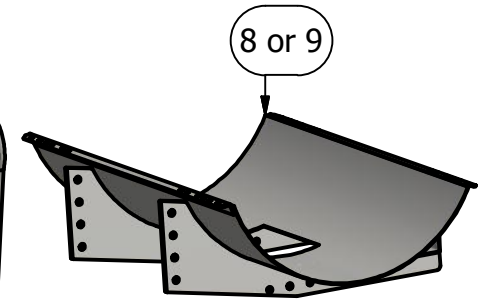

Side Mount CAT Challenger MT635, MT645, MT655, MT665 MT635b, MT645b, MT655b, MT665b

300 ID: AMC-DTMT6B84-0208-SMS-300R
400 ID: AMC-DTMT6B84-0208-SMS-400R

PARTS LIST			
ITEM	QTY	PART NUMBER	DESCRIPTION
1	1	30-1400R	Cat MT 600 ser Side Plate R
2	1	30-1400L	CAT MT 600 Ser Side Plate L
3	1	30-1201	Cat MT600 a ser/AGCO DT Undertruss
4	2	20-1022	7x7x6' tube, black
5	2	20-1800	Saddle Conv.
6	1	30-1903	Step bottom Bracket
7	1	30-1902	Step Handle
8	2	20-1011	300 Saddle
9	2	20-1013	400 Saddle

Bolt List

QTY	Description	Placement
12	20 mm x 60 mm Bolts	Side Plate to Tractor
12	20 mm Harden Flatwashers	
24	3/4 x 2 1/2 Bolts	Side Plates to Undertruss
20	3/4 x 2 1/2 Gd 8 Bolts	Side Plates to Tubes
4	3/4 x 7 x 9 U Bolts	Conv to Tube
12	3/4 x 2 1/2 Bolts	Saddle to Conv
64	3/4 in Lock Washers	
64	3/4 in Nuts	
4	Nylon Straps	Tank to Saddle

Price List

300 gal w/Tanks \$5747.00

400 gal w/Tanks \$6330.00

Limitations may apply.
Please consult API Sales at
800-288-1117.

Front

2

1

1