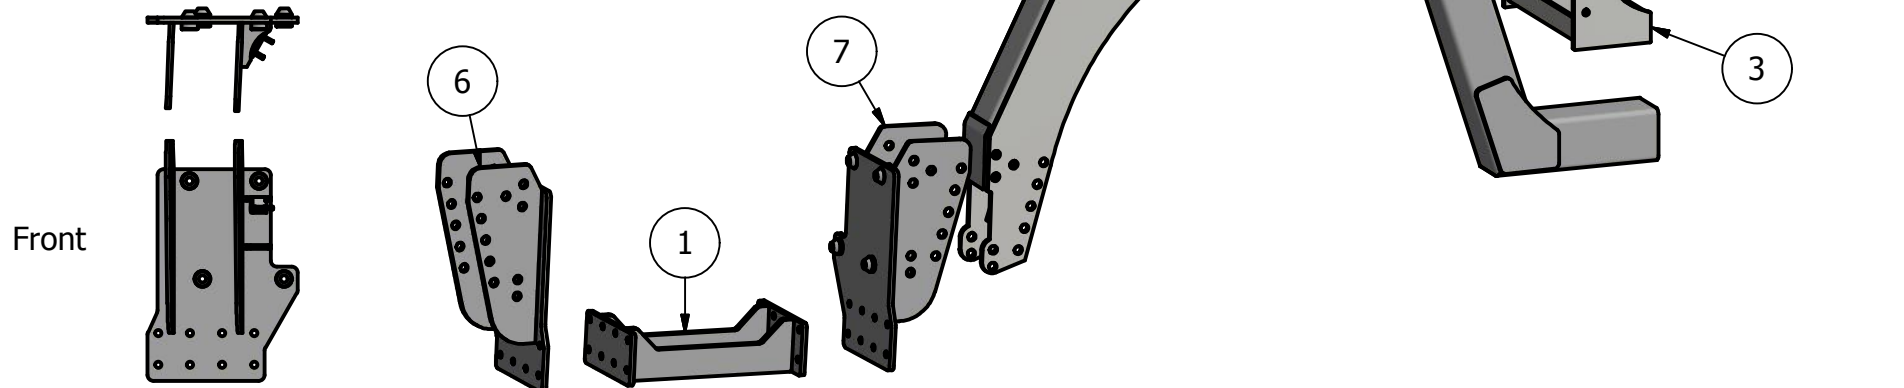

Side Mount Duals Agco DT-B series

DT205B, DT225B, DT250B, DT275B

300 ID: AMC-DTBMT6CD86-0913-SMD-300R

400 ID: AMC-DTBMT6CD86-0913-SMD-400R

Bolt List

QTY	Description	Placement
8	20 mm x 90 mm Bolts	Side Plate to Tractor
8	20 mm Harden Flatwashers	
16	3/4 x 2 1/2 Bolts	Side Plates to Undertruss
12	1 x 3 Gd 8 Bolts	Side plate to Tube
28	1 x 2 1/2 Gd 8 Bolts	Side Plates to Tubes
40	1 in Lock washers	
40	1 in Nuts	
4	3/4 x 7 x 9 U Bolts	Conv to Tube
12	3/4 x 2 1/2 Bolts	Saddle to Conv
36	3/4 in Lock Washers	
36	3/4 in Nuts	
4	Nylon Straps	Tank to Saddle

PARTS LIST

ITEM	QTY	PART NUMBER	DESCRIPTION
1	1	30-1205	Undertruss b-c series
2	2	20-1029	Extended Dual Tube 12-2012
3	2	20-1800	Saddle Conv.
4	2	20-1011	300 Saddle
5	2	20-1013	400 Saddle
6	1	30-1411R	Cat MT 600 D Series Side Plate R
7	1	30-1411L	Cat MT 600 D Series Side Plate L

Price List

300 gal w/Tanks $6975.00

400 gal w/Tanks $7505.00

Limitations may apply. Please
consult API Sales at
800-288-1117.

Front

2

1

1