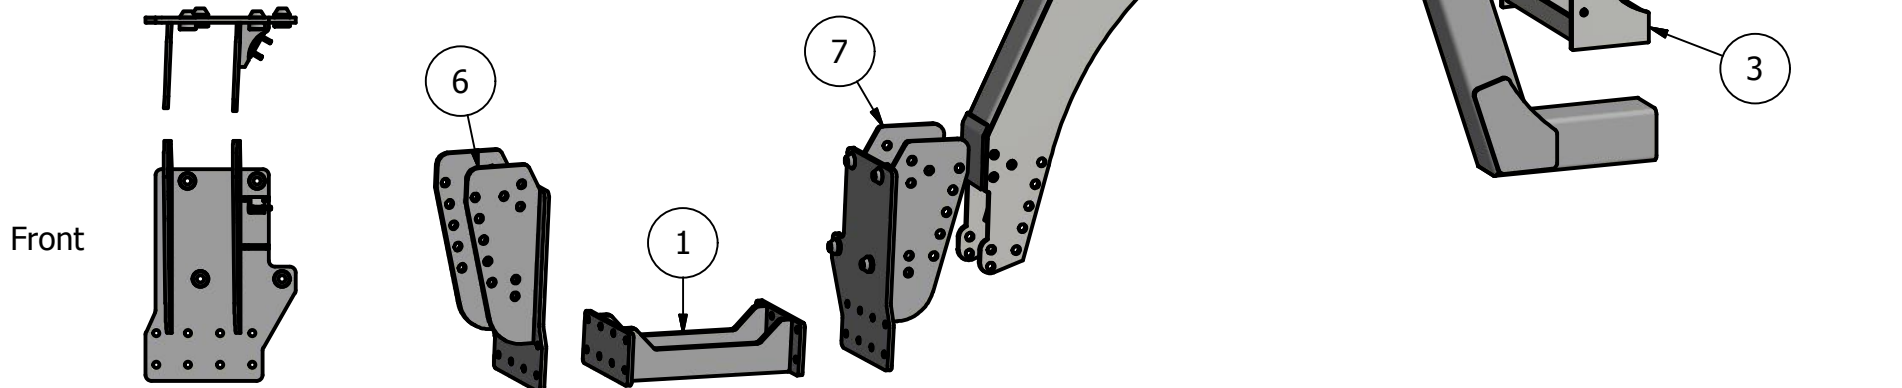

Side Mount Duals Agco DT-B series

DT205B, DT225B, DT250B, DT275B

300 ID: AMC-DTBMT6CD86-0913-SMD-300R

400 ID: AMC-DTBMT6CD86-0913-SMD-400R

| PARTS LIST | | | |
|------------|-----|-------------|----------------------------------|
| ITEM | QTY | PART NUMBER | DESCRIPTION |
| 1 | 1 | 30-1205 | Undertruss b-c series |
| 2 | 2 | 20-1029 | Extended Dual Tube 12-2012 |
| 3 | 2 | 20-1800 | Saddle Conv. |
| 4 | 2 | 20-1011 | 300 Saddle |
| 5 | 2 | 20-1013 | 400 Saddle |
| 6 | 1 | 30-1411R | Cat MT 600 D Series Side Plate R |
| 7 | 1 | 30-1411L | Cat MT 600 D Series Side Plate L |

Price List

300 gal w/Tanks \$7673.00

400 gal w/Tanks \$8255.00

Limitations may apply. Please
consult API Sales at
800-288-1117.

| Bolt List | | |
|-----------|--------------------------|---------------------------|
| QTY | Description | Placement |
| 8 | 20 mm x 90 mm Bolts | Side Plate to Tractor |
| 8 | 20 mm Harden Flatwashers | |
| 16 | 3/4 x 2 1/2 Bolts | Side Plates to Undertruss |
| 12 | 1 x 3 Gd 8 Bolts | Side plate to Tube |
| 28 | 1 x 2 1/2 Gd 8 Bolts | Side Plates to Tubes |
| 40 | 1 in Lock washers | |
| 40 | 1 in Nuts | |
| 4 | 3/4 x 7 x 9 U Bolts | Conv to Tube |
| 12 | 3/4 x 2 1/2 Bolts | Saddle to Conv |
| 36 | 3/4 in Lock Washers | |
| 36 | 3/4 in Nuts | |
| 4 | Nylon Straps | Tank to Saddle |