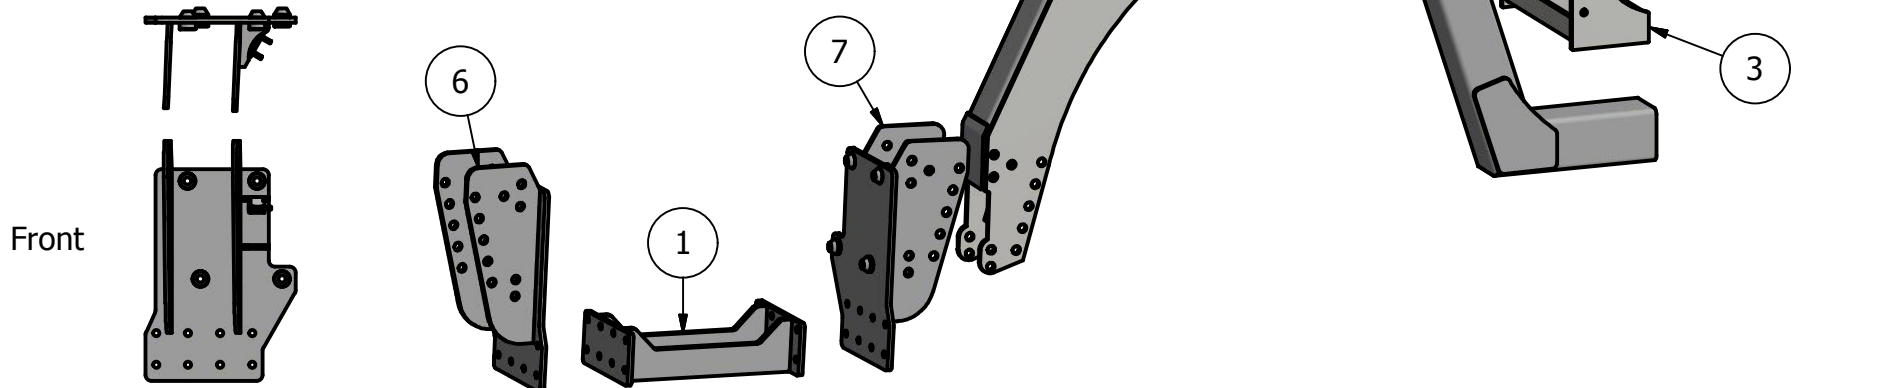

Side Mount Duals Massey Ferguson 8650,8660,8670 8680,8690

300 ID: AMC-DTBMT6CD86-0913-SMD-300R
400 ID: AMC-DTBMT6CD86-0913-SMD-400R

PARTS LIST			
ITEM	QTY	PART NUMBER	DESCRIPTION
1	1	30-1205	Undertruss b-c series
2	2	20-1029	Extended Dual Tube 12-2012
3	2	20-1800	Saddle Conv.
4	2	20-1011	300 Saddle
5	2	20-1013	400 Saddle
6	1	30-1411R	Cat MT 600 D Series Side Plate R
7	1	30-1411L	Cat MT 600 D Series Side Plate L

Price List
300 gal w/Tanks \$7672.00
400 gal w/Tanks \$8255.00

Limitations may apply.
Please consult API Sales at
800-288-1117.

Bolt List		
QTY	Description	Placement
8	20 mm x 90 mm Bolts	Side Plate to Tractor
8	20 mm Harden Flatwashers	
16	3/4 x 2 1/2 Bolts	Side Plates to Undertruss
12	1 x 3 Gd 8 Bolts	Side plate to Tube
28	1 x 2 1/2 Gd 8 Bolts	Side Plates to Tubes
40	1 in Lock washers	
40	1 in Nuts	
4	3/4 x 7 x 9 U Bolts	Conv to Tube
12	3/4 x 2 1/2 Bolts	Saddle to Conv
36	3/4 in Lock Washers	
36	3/4 in Nuts	
4	Nylon Straps	Tank to Saddle