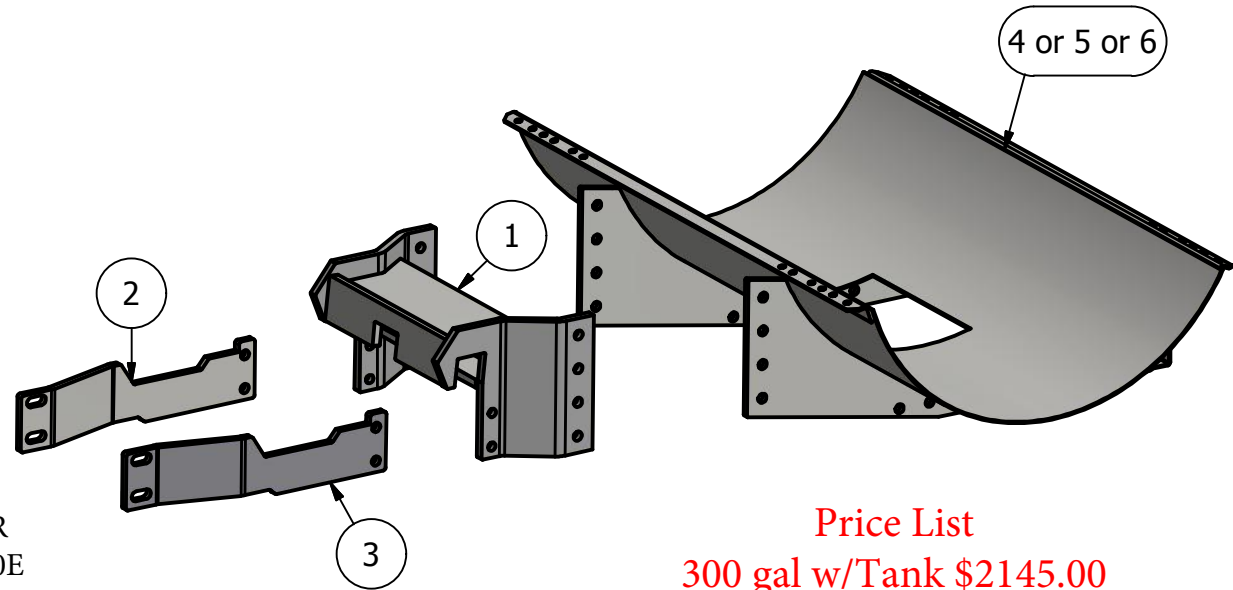

Front Mount Agco

DT160,DT180,DT200,DT225
DT180a,DT200a,DT220a,DT240a

PARTS LIST			
ITEM	QTY	PART NUMBER	DESCRIPTION
1	1	30-1301	Agco Allis Hook
2	1	30-1701L	Cat MT a FM Brace L
3	1	30-1701R	Cat MT a FM Brace R
4	1	20-1011	300 Saddle
5	1	20-1012E	300 Ellip Saddle
6	1	20-1013	400 Saddle

300 ID: AMC-DTAMT600-0208-FM-300R
300E ID: AMC-DTAMT600-0208-FM-300E
400 ID: AMC-DTAMT600-0208-FM-400R

Price List
300 gal w/Tank \$2145.00
300 gal Elliptical w/Tank \$2403.00
400 gal w/Tank \$2436.00

Limitations may apply. Please
consult API Sales at
800-288-1117.

Bolt List		
QTY	Description	Placement
4	16 mm x 75 mm Bolts	Side brace to Tractor
12	3/4 x 2 1/2 Bolts	Tractor Brackets to Saddle
4	16 mm Hardened Flatwashers	
12	3/4" Lockwashers	
12	3/4" Nuts	
2	Nylon Straps	Tank to Saddle