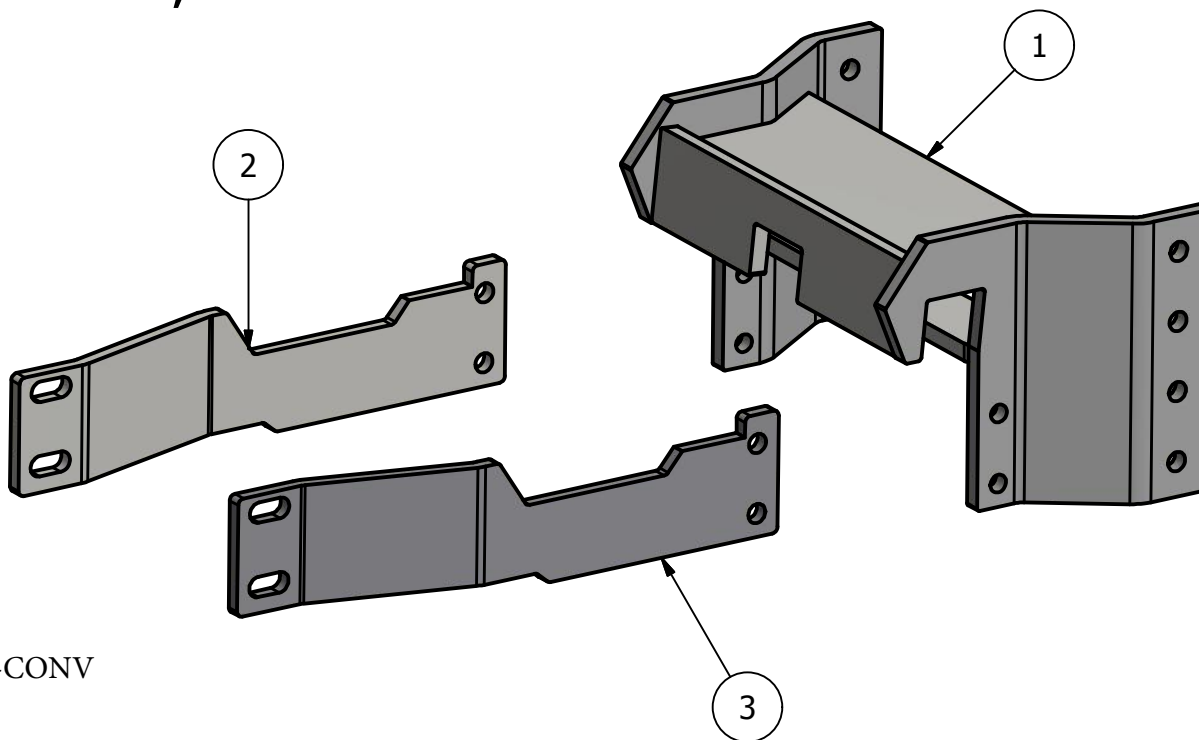

Front Mount Conv. Agco

DT160,DT180,DT200,DT225
DT180a,DT200a,DT220a,DT240a

PARTS LIST			
ITEM	QTY	PART NUMBER	DESCRIPTION
1	1	30-1301	Agco Allis Hook
2	1	30-1701L	Cat MT a FM Brace L
3	1	30-1701R	Cat MT a FM Brace R

CON ID: AMC-DTAMT600-0208-FM-CONV

Bolt List		
QTY	Description	Placement
4	16 mm x 75 mm Bolts	Side brace to Tractor
12	3/4 x 2 1/2 Bolts	Tractor Brackets to Saddle
4	16 mm Hardened Flatwashers	
12	3/4" Lockwashers	
12	3/4" Nuts	
2	Nylon Straps	Tank to Saddle