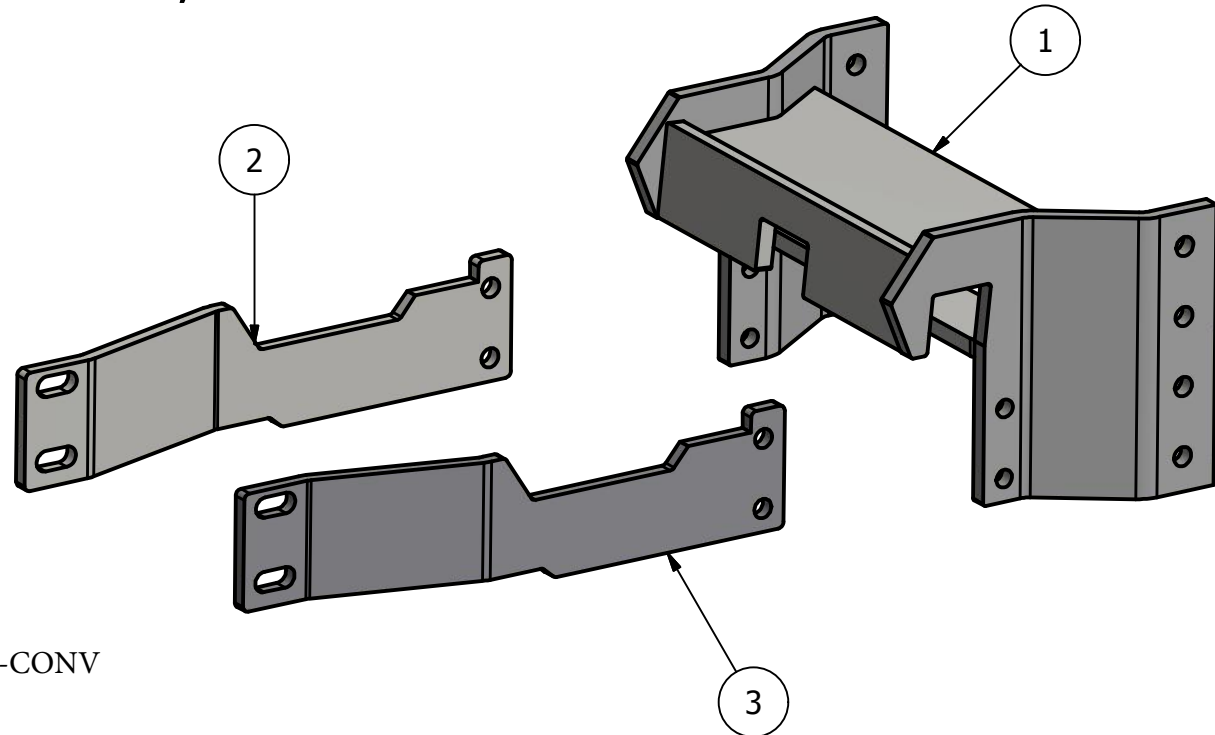

Front Mount Conv. Agco

DT160,DT180,DT200,DT225
DT180a,DT200a,DT220a,DT240a

PARTS LIST			
ITEM	QTY	PART NUMBER	DESCRIPTION
1	1	30-1301	Agco Allis Hook
2	1	30-1701L	Cat MT a FM Brace L
3	1	30-1701R	Cat MT a FM Brace R

CON ID: AMC-DTAMT600-0208-FM-CONV

Bolt List		
QTY	Description	Placement
4	16 mm x 75 mm Bolts	Side brace to Tractor
12	3/4 x 2 1/2 Bolts	Tractor Brackets to Saddle
4	16 mm Hardened Flatwashers	
12	3/4" Lockwashers	
12	3/4" Nuts	
2	Nylon Straps	Tank to Saddle