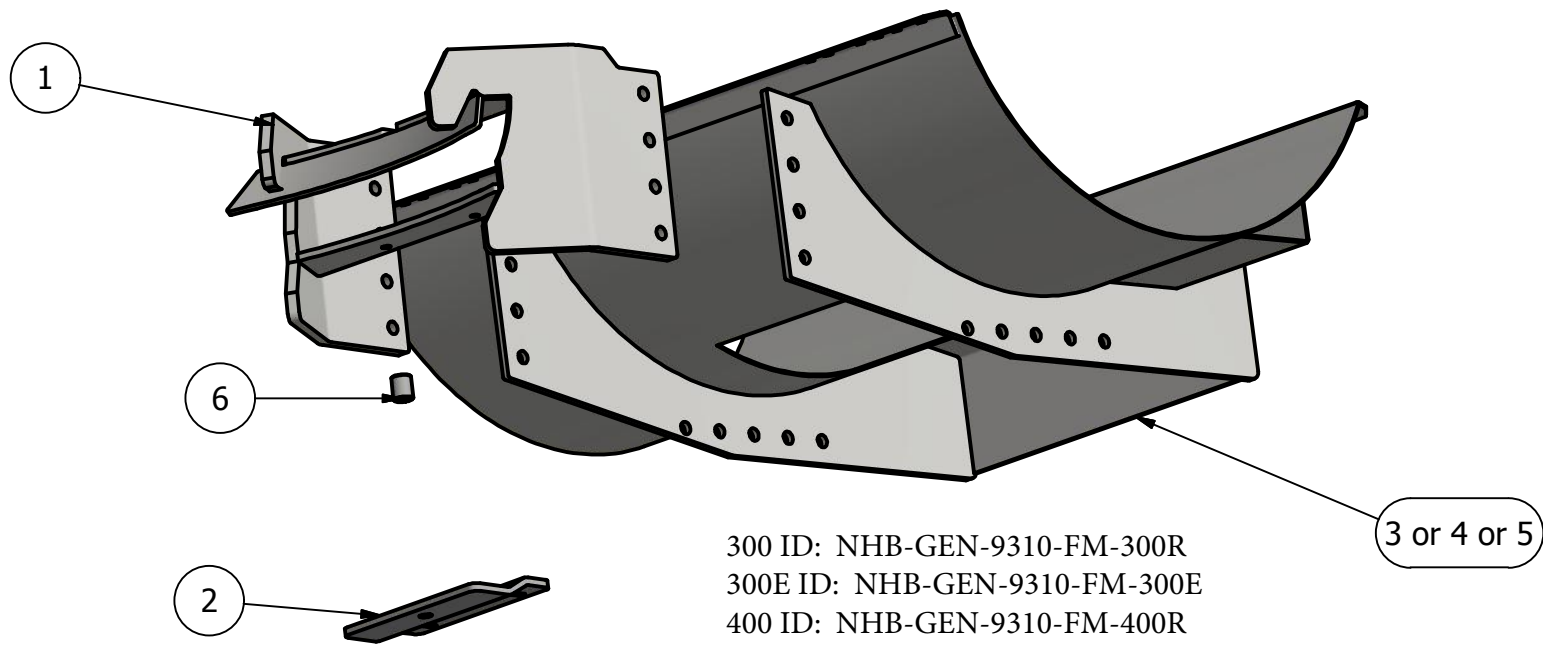

2

Front Mount Buhler Versatile (Genesis) 2145,2160

1

PARTS LIST			
ITEM	QTY	PART NUMBER	DESCRIPTION
1	1	40-1300	NH/GEN Hook
2	1	40-1900	NH/Gen Lock Plate
3	1	20-1011	300 Saddle
4	1	20-1012E	300 Ellip Saddle
5	1	20-1013	400 Saddle
6	1	40-1901	NH/GEN FM Bushing

Bolt List		
QTY	Description	Placement
8	3/4 x 2 1/2 Bolts	Hook to Saddle
1	3/4 x 3 Bolts	Lock Plate to Weight Bracket
9	3/4 in Lock Washers	
9	3/4 in Nuts	
2	1/2 x 2 Bolts	Lock Plate to Hook Bracket
2	1/2 in Lock Washers	
2	1/2 in Nuts	
4	Nylon Straps	Tank to Saddle

Price List
300 gal w/Tank $1700.00
300 gal Elliptical w/Tank $1935.00
400 gal w/Tank $1965.00

Limitations may apply. Please
consult API Sales at
800-288-1117.

300 ID: NHB-GEN-9310-FM-300R
300E ID: NHB-GEN-9310-FM-300E
400 ID: NHB-GEN-9310-FM-400R

B

B

A

A

2

1