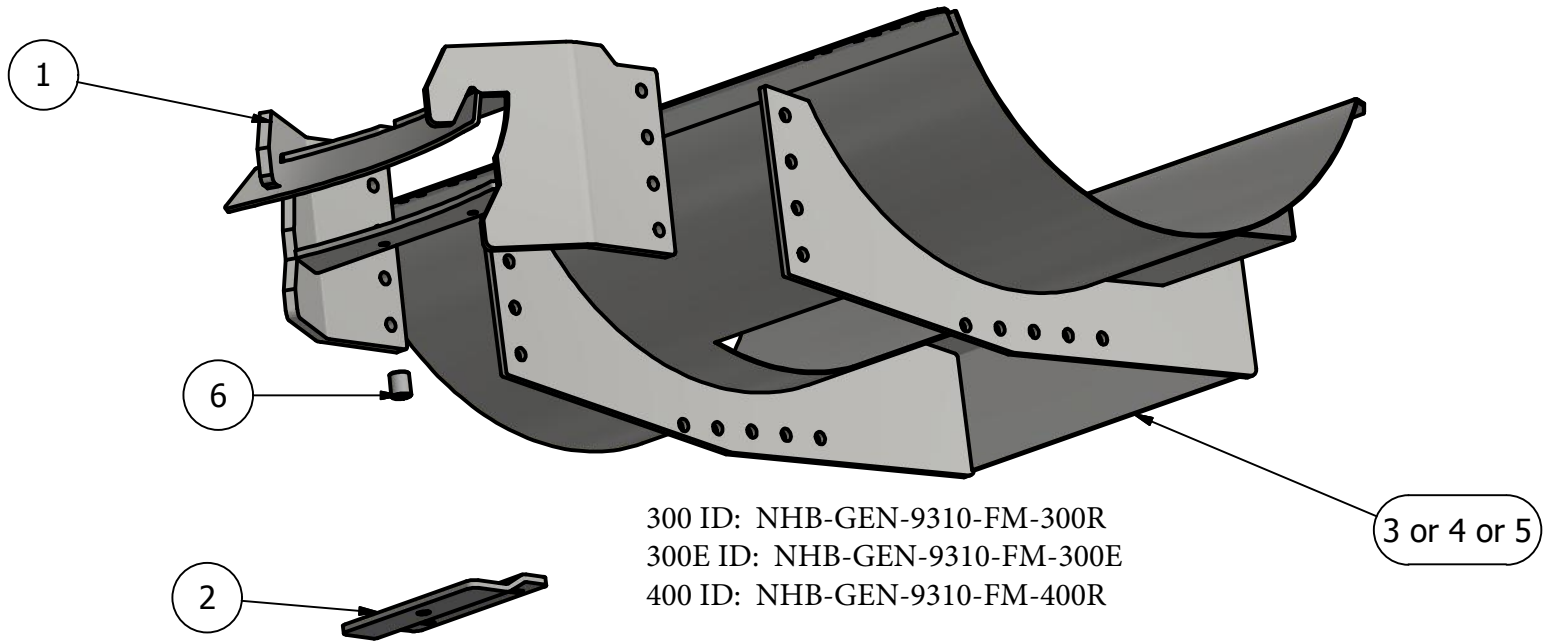

2

Front Mount Buhler Versatile (Genesis) 2145,2160

1

PARTS LIST			
ITEM	QTY	PART NUMBER	DESCRIPTION
1	1	40-1300	NH/GEN Hook
2	1	40-1900	NH/Gen Lock Plate
3	1	20-1011	300 Saddle
4	1	20-1012E	300 Ellip Saddle
5	1	20-1013	400 Saddle
6	1	40-1901	NH/GEN FM Bushing

Bolt List		
QTY	Description	Placement
8	3/4 x 2 1/2 Bolts	Hook to Saddle
1	3/4 x 3 Bolts	Lock Plate to Weight Bracket
9	3/4 in Lock Washers	
9	3/4 in Nuts	
2	1/2 x 2 Bolts	Lock Plate to Hook Bracket
2	1/2 in Lock Washers	
2	1/2 in Nuts	
2	Nylon Straps	Tank to Saddle

Price List
300 gal w/Tank $1870.00
300 gal Elliptical w/Tank $2128.00
400 gal w/Tank $2161.00

Limitations may apply. Please
consult API Sales
at 800-288-1117.

2

1