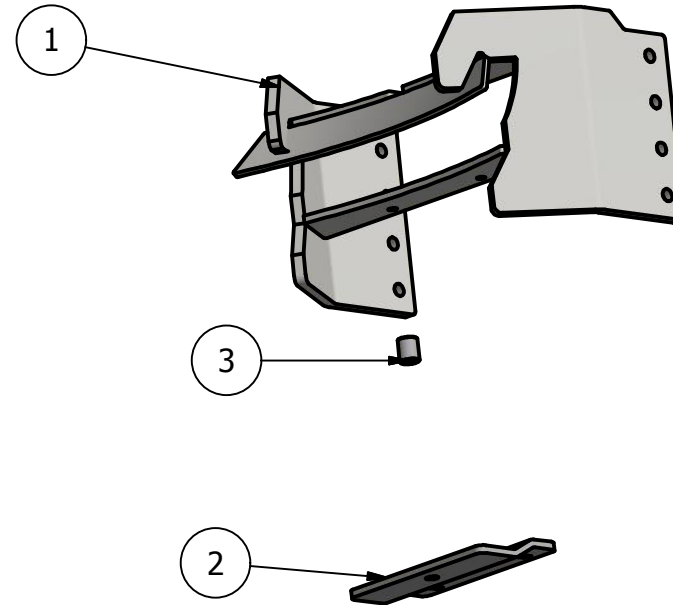

## PARTS LIST

| ITEM | QTY | PART NUMBER | DESCRIPTION       |
|------|-----|-------------|-------------------|
| 1    | 1   | 40-1300     | NH/GEN Hook       |
| 2    | 1   | 40-1900     | NH/Gen Lock Plate |
| 3    | 1   | 40-1901     | NH/GEN FM Bushing |

## Bolt List

| QTY | Description         | Placement                    |
|-----|---------------------|------------------------------|
| 8   | 3/4 x 2 1/2 Bolts   | Hook to Saddle               |
| 1   | 3/4 x 3 Bolts       | Lock Plate to Weight Bracket |
| 9   | 3/4 in Lock Washers |                              |
| 9   | 3/4 in Nuts         |                              |
| 2   | 1/2 x 2 Bolts       | Lock Plate to Hook Bracket   |
| 2   | 1/2 in Lock Washers |                              |
| 2   | 1/2 in Nuts         |                              |
| 4   | Nylon Straps        | Tank to Saddle               |