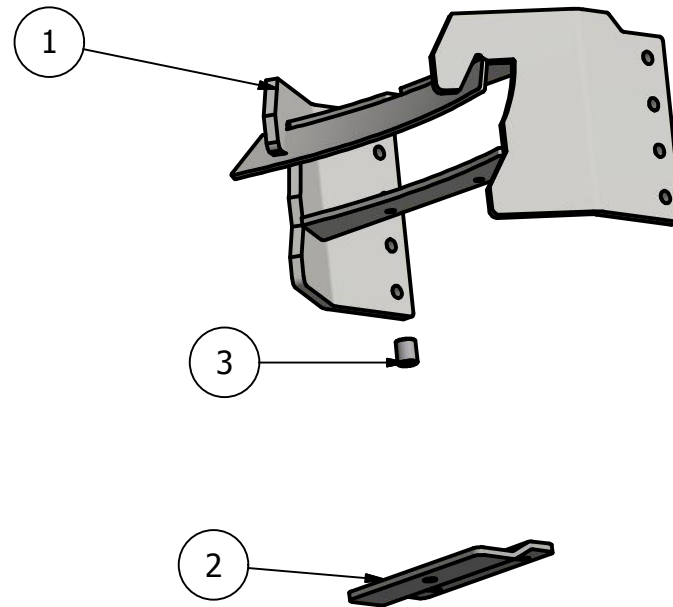

Front Mount Conv. Buhler - Versatile

2145,2160

PARTS LIST			
ITEM	QTY	PART NUMBER	DESCRIPTION
1	1	40-1300	NH/GEN Hook
2	1	40-1900	NH/Gen Lock Plate
3	1	40-1901	NH/GEN FM Bushing

Price List
\$770.00

Limitations may apply. Please
consult API Sales at
800-288-1117.

Bolt List		
QTY	Description	Placement
8	3/4 x 2 1/2 Bolts	Hook to Saddle
1	3/4 x 3 Bolts	Lock Plate to Weight Bracket
9	3/4 in Lock Washers	
9	3/4 in Nuts	
2	1/2 x 2 Bolts	Lock Plate to Hook Bracket
2	1/2 in Lock Washers	
2	1/2 in Nuts	
4	Nylon Straps	Tank to Saddle