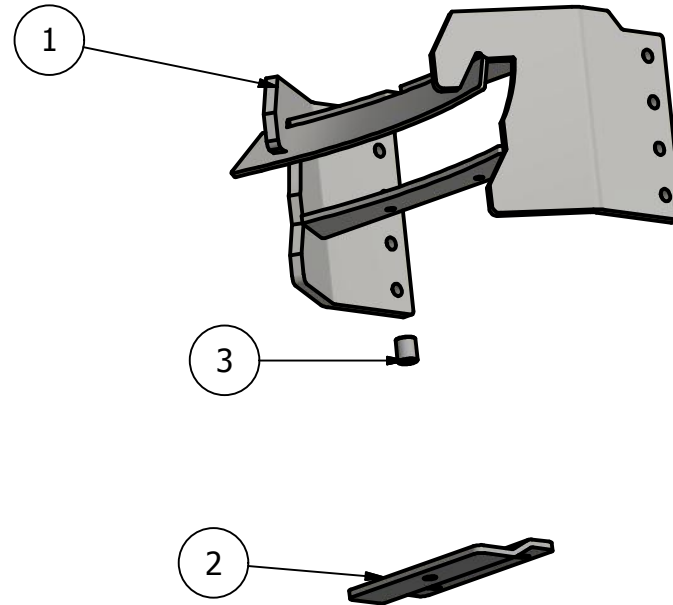

Front Mount Conv. Buhler - Versatile

2145,2160

| PARTS LIST | | | |
|------------|-----|-------------|-------------------|
| ITEM | QTY | PART NUMBER | DESCRIPTION |
| 1 | 1 | 40-1300 | NH/GEN Hook |
| 2 | 1 | 40-1900 | NH/Gen Lock Plate |
| 3 | 1 | 40-1901 | NH/GEN FM Bushing |

Price List
\$770.00

Limitations may apply. Please
consult API Sales at 800-288-1117.

| Bolt List | | |
|-----------|---------------------|------------------------------|
| QTY | Description | Placement |
| 8 | 3/4 x 2 1/2 Bolts | Hook to Saddle |
| 1 | 3/4 x 3 Bolts | Lock Plate to Weight Bracket |
| 9 | 3/4 in Lock Washers | |
| 9 | 3/4 in Nuts | |
| 2 | 1/2 x 2 Bolts | Lock Plate to Hook Bracket |
| 2 | 1/2 in Lock Washers | |
| 2 | 1/2 in Nuts | |
| 2 | Nylon Straps | Tank to Saddle |