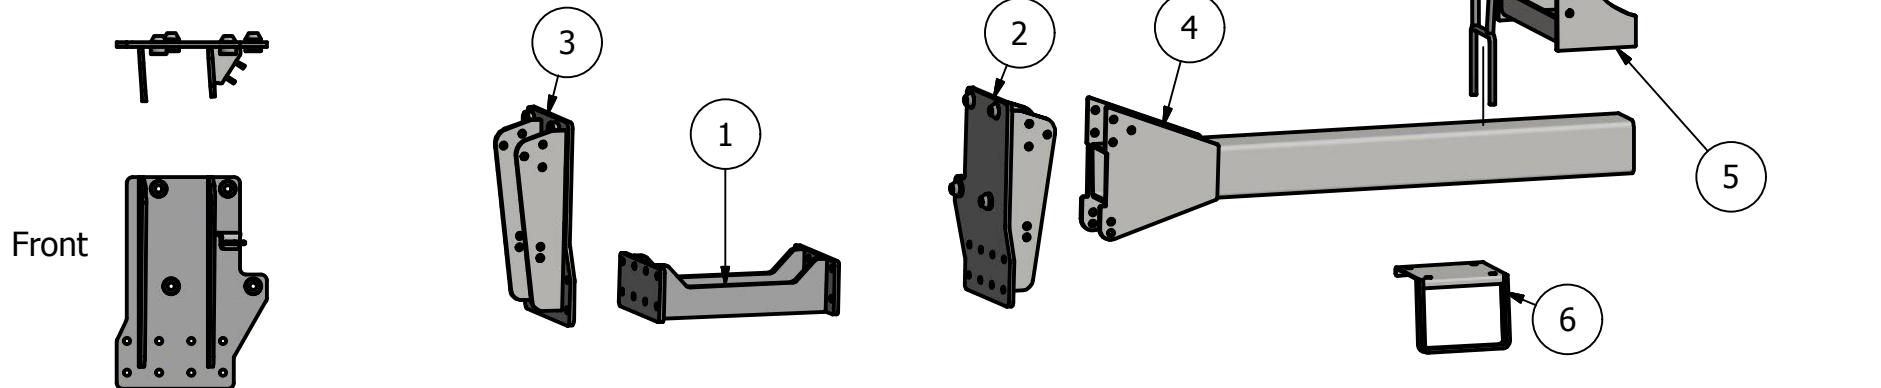

Side Mount Agco DT-B series

DT205B, DT225B, DT250B, DT275B

300 ID: AMC-DTBMT6CD86-0913-SMS-300R

400 ID: AMC-DTBMT6CD86-0913-SMS-400R

PARTS LIST			
ITEM	QTY	PART NUMBER	DESCRIPTION
1	1	30-1205	Undertruss b-c series
2	1	30-1408L	Agco b series Side Plate L
3	1	30-1408R	Agco B series Side Plate
4	2	20-1022	7x7x6' tube
5	2	20-1800	Saddle Conv.
6	1	30-1903	Step bottom Bracket
7	1	30-1902	Step Handle
8	2	30-1011	300 Saddle
9	2	20-1013	400 Saddle

Price List

300 gal w/Tanks \$5225.00

400 gal w/Tanks \$5755.00

Limitations may apply. Please consult API Sales at 800-288-1117.

Bolt List		
QTY	Description	Placement
8	20 mm x 90 mm Bolts	Side Plate to Tractor
8	20 mm Harden Flatwashers	
16	3/4 x 2 1/2 Bolts	Side Plates to Undertruss
20	3/4 x 2 1/2 Bolts	Side plate to Tube
4	3/4 x 7 x 9 U Bolts	Conv to Tube
12	3/4 x 2 1/2 Bolts	Saddle to Conv
56	3/4 in Lock Washers	
56	3/4 in Nuts	
4	Nylon Straps	Tank to Saddle