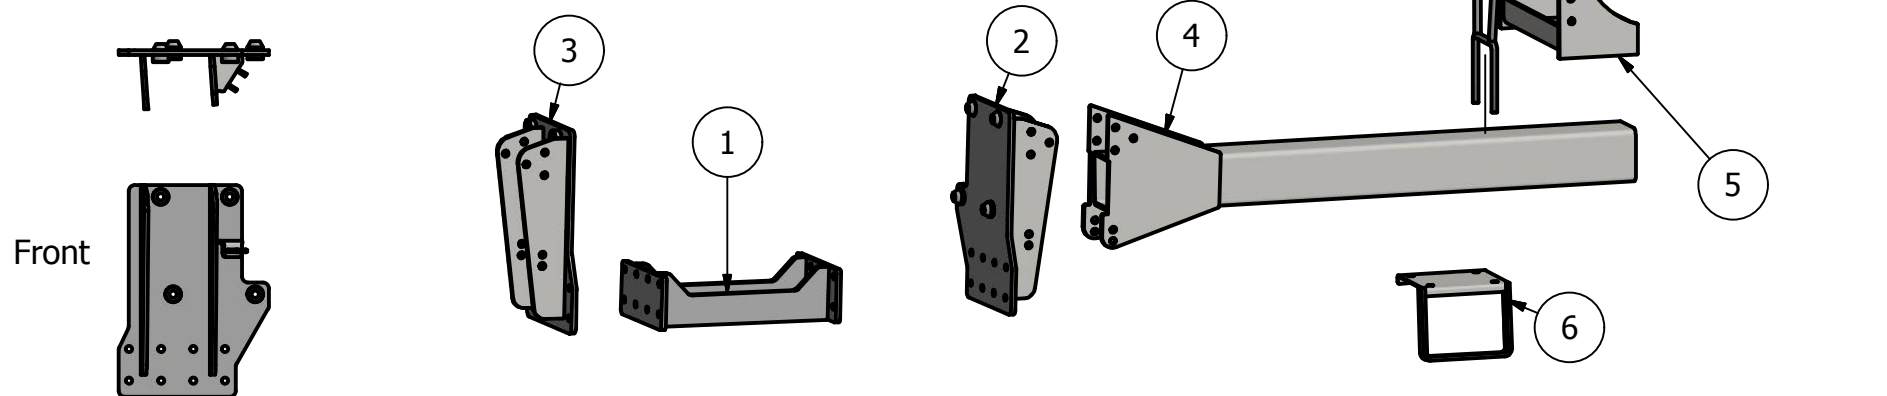

Side Mount Agco DT-B series

DT205B, DT225B, DT250B, DT275B

300 ID: AMC-DTBMT6CD86-0913-SMS-300R

400 ID: AMC-DTBMT6CD86-0913-SMS-400R

PARTS LIST			
ITEM	QTY	PART NUMBER	DESCRIPTION
1	1	30-1205	Undertruss b-c series
2	1	30-1408L	Agco b series Side Plate L
3	1	30-1408R	Agco B series Side Plate
4	2	20-1022	7x7x6' tube
5	2	20-1800	Saddle Conv.
6	1	30-1903	Step bottom Bracket
7	1	30-1902	Step Handle
8	2	30-1011	300 Saddle
9	2	20-1013	400 Saddle

Bolt List		
QTY	Description	Placement
8	20 mm x 90 mm Bolts	Side Plate to Tractor
8	20 mm Harden Flatwashers	
16	3/4 x 2 1/2 Bolts	Side Plates to Undertruss
20	3/4 x 2 1/2 Bolts	Side plate to Tube
4	3/4 x 7 x 9 U Bolts	Conv to Tube
12	3/4 x 2 1/2 Bolts	Saddle to Conv
56	3/4 in Lock Washers	
56	3/4 in Nuts	
4	Nylon Straps	Tank to Saddle

Price List
300 gal w/Tanks $5745.00
400 gal w/Tanks $6330.00

Limitations may apply. Please consult API Sales at 800-288-1117.

2

1

1