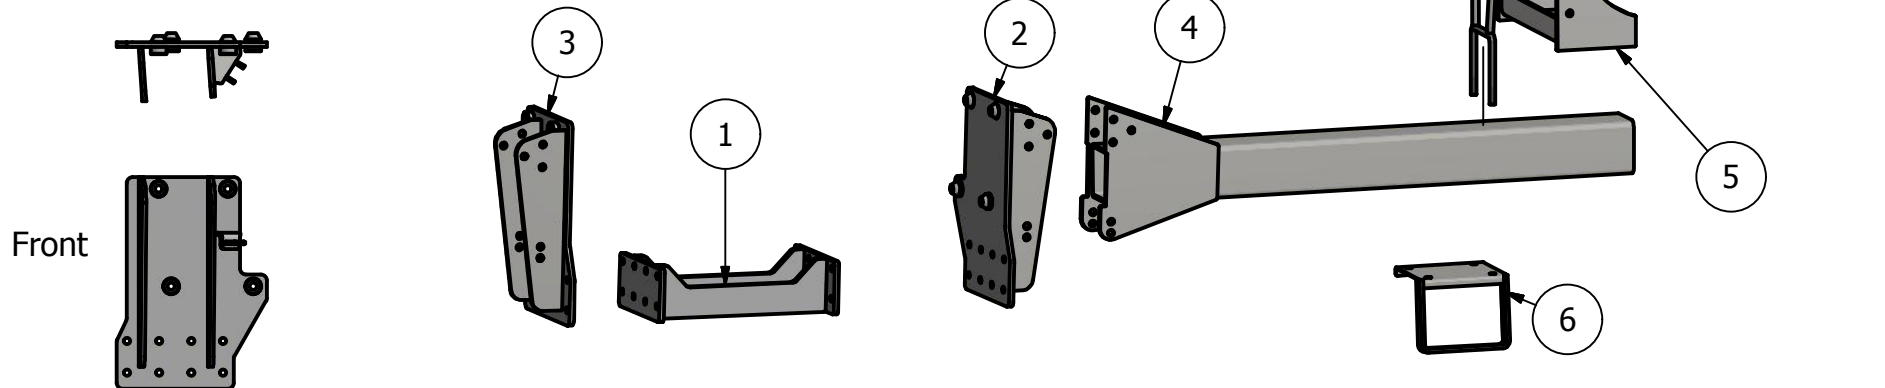

Side Mount Agco DT-B series

DT205B, DT225B, DT250B, DT275B

300 ID: AMC-DTBMT6CD86-0913-SMS-300R
400 ID: AMC-DTBMT6CD86-0913-SMS-400R

PARTS LIST			
ITEM	QTY	PART NUMBER	DESCRIPTION
1	1	30-1205	Undertruss b-c series
2	1	30-1408L	Agco b series Side Plate L
3	1	30-1408R	Agco B series Side Plate
4	2	20-1022	7x7x6' tube
5	2	20-1800	Saddle Conv.
6	1	30-1903	Step bottom Bracket
7	1	30-1902	Step Handle
8	2	20-1011	300 Saddle
9	2	20-1013	400 Saddle

Price List
300 gal w/Tanks \$5745.00
400 gal w/Tanks \$5755.00

Limitations may apply. Please consult API Sales at 800-288-1117.

Bolt List		
QTY	Description	Placement
8	20 mm x 90 mm Bolts	Side Plate to Tractor
8	20 mm Harden Flatwashers	
16	3/4 x 2 1/2 Bolts	Side Plates to Undertruss
20	3/4 x 2 1/2 Bolts	Side plate to Tube
4	3/4 x 7 x 9 U Bolts	Conv to Tube
12	3/4 x 2 1/2 Bolts	Saddle to Conv
56	3/4 in Lock Washers	
56	3/4 in Nuts	
4	Nylon Straps	Tank to Saddle