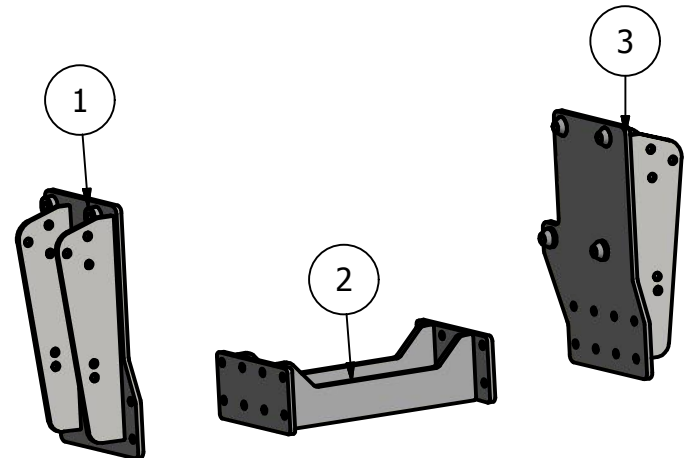

Side Mount Conv. Agco DT-B series

DT205B, DT225B,
DT250B, DT275B

PARTS LIST			
ITEM	QTY	PART NUMBER	DESCRIPTION
1	1	30-1408R	Agco B series Side Plate
2	1	30-1205	Undertruss b-c series
3	1	30-1408L	Agco b series Side Plate L

Price List
\$1375.00

Limitations may apply. Please
consult API Sales at
800-288-1117.

Bolt List		
QTY	Description	Placement
8	20 mm x 90 mm Bolts	Side Plate to Tractor
8	20 mm Harden Flatwashers	
16	3/4 x 2 1/2 Bolts	Side Plates to Undertruss
20	3/4 x 2 1/2 Bolts	Side plate to Tube
36	3/4 in Lock Washers	
36	3/4 in Nuts	

Front

CONV ID: AMC-DTBMT6CD86-0913-SMS-CONV