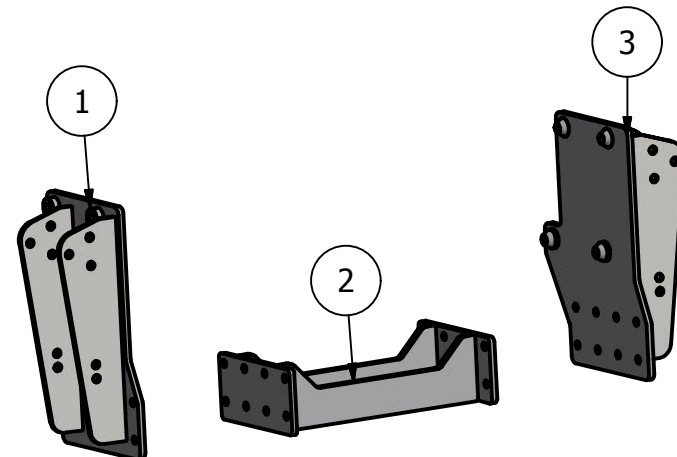

Side Mount Conv. Agco DT-B series

DT205B, DT225B,
DT250B, DT275B

PARTS LIST			
ITEM	QTY	PART NUMBER	DESCRIPTION
1	1	30-1408R	Agco B series Side Plate
2	1	30-1205	Undertruss b-c series
3	1	30-1408L	Agco b series Side Plate L

Price List
\$1700.00

Limitations may apply. Please
consult API Sales at
800-288-1117.

Bolt List		
QTY	Description	Placement
8	20 mm x 90 mm Bolts	Side Plate to Tractor
8	20 mm Harden Flatwashers	
16	3/4 x 2 1/2 Bolts	Side Plates to Undertruss
20	3/4 x 2 1/2 Bolts	Side plate to Tube
36	3/4 in Lock Washers	
36	3/4 in Nuts	

Front

CONV ID: AMC-DTBMT6CD86-0913-SMS-CONV