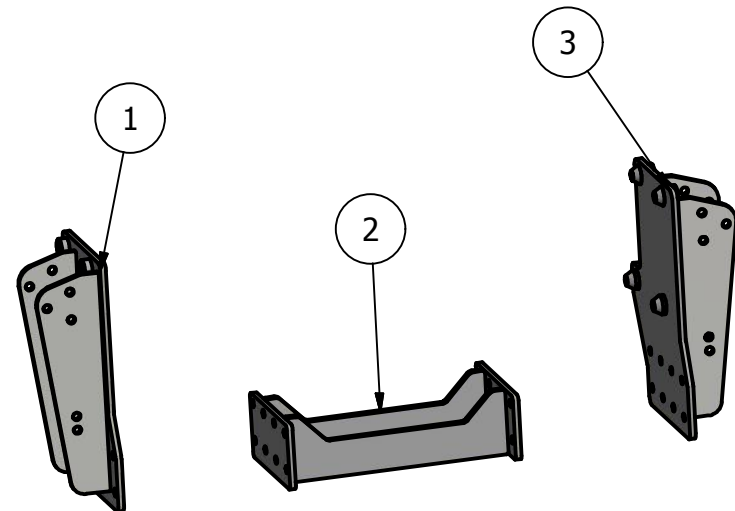

2

↓

1

Side Mount Conv. CAT Challenger MT645C,MT655C,MT665C MT675C,MT685C MT645D,MT655D,MT665D MT675D,MT685D

CONV ID: AMC-DTBM6CD86-0913-SMS-CONV

PARTS LIST			
ITEM	QTY	PART NUMBER	DESCRIPTION
1	1	30-1408R	Agco B series Side Plate
2	1	30-1205	Undertruss b-c series
3	1	30-1408L	Agco b series Side Plate L

Price List
$1700.00

Limitations may apply. Please
consult API Sales at
800-288-1117.

Bolt List		
QTY	Description	Placement
8	20 mm x 90 mm Bolts	Side Plate to Tractor
8	20 mm Harden Flatwashers	
16	3/4 x 2 1/2 Bolts	Side Plates to Undertruss
20	3/4 x 2 1/2 Bolts	Side plate to Tube
36	3/4 in Lock Washers	
36	3/4 in Nuts	

Front

2

↑

1

B

B

A

A