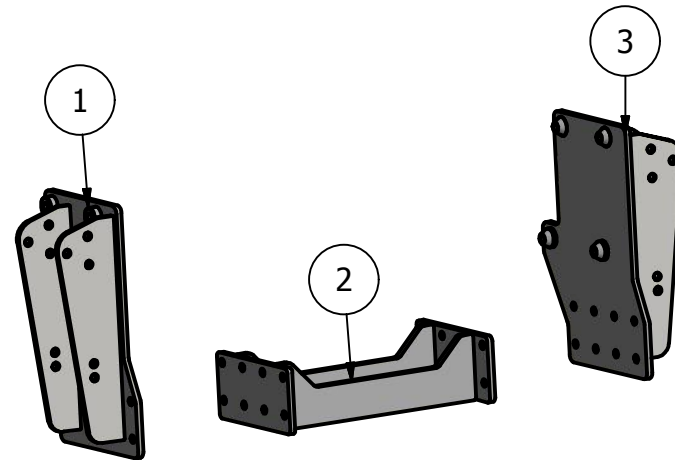

Side Mount Conv. Agco DT-B series

DT205B, DT225B,
DT250B, DT275B

PARTS LIST			
ITEM	QTY	PART NUMBER	DESCRIPTION
1	1	30-1408R	Agco B series Side Plate
2	1	30-1205	Undertruss b-c series
3	1	30-1408L	Agco b series Side Plate L

Price List
\$2040.00

Limitations may apply. Please
consult API Sales at
800-288-1117.

Bolt List		
QTY	Description	Placement
8	20 mm x 90 mm Bolts	Side Plate to Tractor
8	20 mm Harden Flatwashers	
16	3/4 x 2 1/2 Bolts	Side Plates to Undertruss
20	3/4 x 2 1/2 Bolts	Side plate to Tube
36	3/4 in Lock Washers	
36	3/4 in Nuts	

Front

CONV ID: AMC-DTBMT6CD86-0913-SMS-CONV