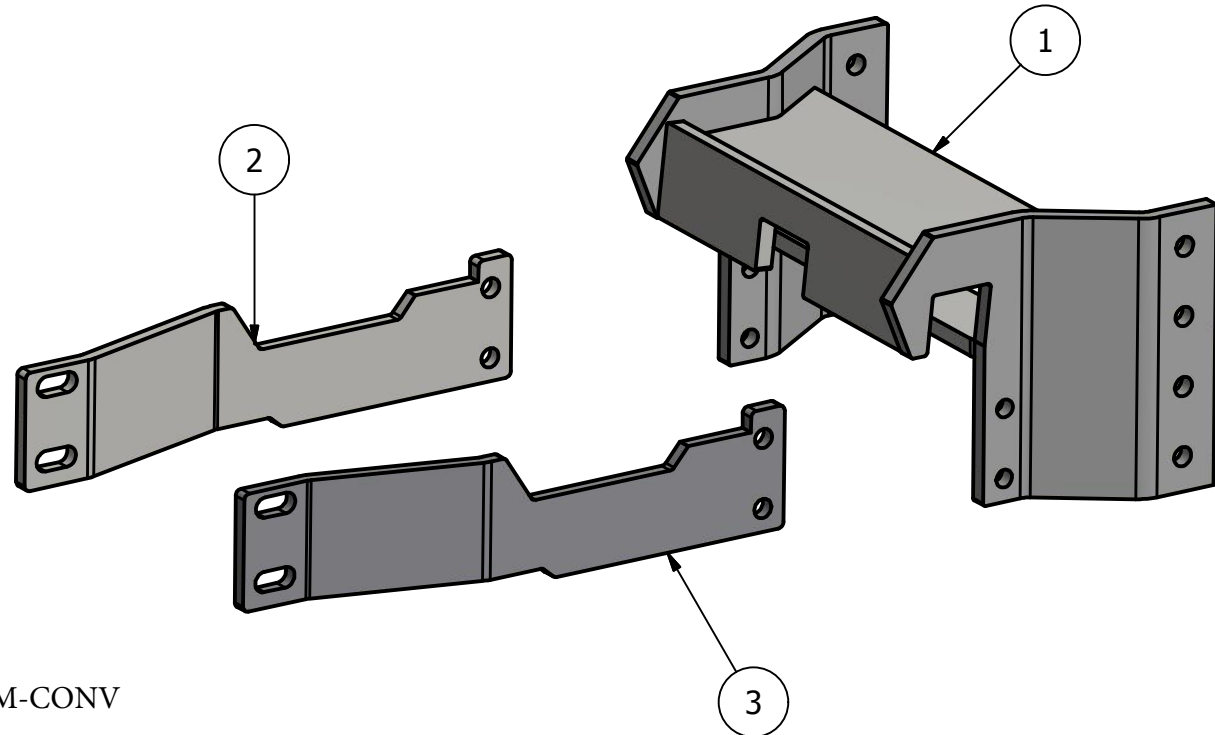

Front Mount Conv. CAT Challenger

MT635,MT645,MT655,MT665

CONV ID: AMC-DTAMT600-0208-FM-CONV

PARTS LIST			
ITEM	QTY	PART NUMBER	DESCRIPTION
1	1	30-1301	Agco Allis Hook
2	1	30-1701L	Cat MT a FM Brace L
3	1	30-1701R	Cat MT a FM Brace R

Bolt List		
QTY	Description	Placement
4	16 mm x 75 mm Bolts	Side brace to Tractor
12	3/4 x 2 1/2 Bolts	Tractor Brackets to Saddle
4	16 mm Hardened Flatwashers	
12	3/4" Lockwashers	
12	3/4" Nuts	
2	Nylon Straps	Tank to Saddle