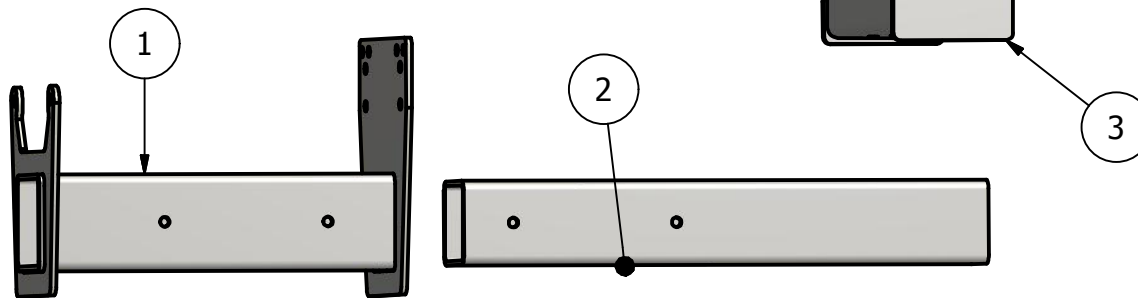

2

↓

Front Mount Case IH MX 180,200,220,240,270

1

PARTS LIST			
ITEM	QTY	PART NUMBER	DESCRIPTION
1	1	20-1021	Case MX 180-270 Reciever tube
2	1	20-1024	Case MX 180-270 Front Tube
3	1	20-1303	Case MX 180/270 Hook
4	1	20-1011	300 Saddle
5	1	20-1012E	300 Elliptical Saddle
6	1	20-1013	400 Saddle

Price List

300 gal w/Tank \$2390.00

300 gal Elliptical w/Tank \$2625.00

400 gal w/Tank \$2655.00

Limitations may apply. Please consult
API Sales at 800-288-1117.

Bolt List		
QTY	Description	Placement
6	20 mm x110 mm Bolts	Reciever Tube Behind weight Bracket
2	20 mm x 110 mm Bolts	Reciever Tube Back to Front Frame Ext.
8	20 mm Harden Flatwashers	
2	3/4 x 9 Bolt	Front Tube to Reciever Tube
2	3/4 x 7 x 9 U Bolts	Hook to Front Tube
8	3/4 x 2 1/2 Bolts	Saddle to Hook
14	3/4 in Lock Washers	
14	3/4 in Nuts	
2	Nylon Straps	Tank to Saddle