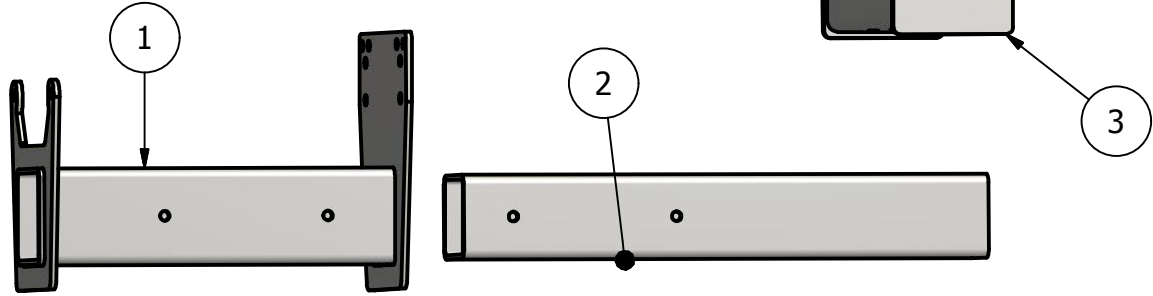

Front Mount Case IH MX 180,200,220,240,270

PARTS LIST			
ITEM	QTY	PART NUMBER	DESCRIPTION
1	1	20-1021	Case MX 180-270 Reciever tube
2	1	20-1024	Case MX 180-270 Front Tube
3	1	20-1303	Case MX 180/270 Hook
4	1	20-1011	300 Saddle
5	1	20-1012E	300 Elliptical Saddle
6	1	20-1013	400 Saddle

Price List

300 gal w/Tank \$2629.00
300 gal Elliptical w/Tank \$2887.00
400 gal w/Tank \$2920.00

Limitations may apply. Please consult
API Sales at 800-288-1117.

Bolt List		
QTY	Description	Placement
6	20 mm x110 mm Bolts	Reciever Tube Behind weight Bracket
2	20 mm x 110 mm Bolts	Reciever Tube Back to Front Frame Ext.
8	20 mm Harden Flatwashers	
2	3/4 x 9 Bolt	Front Tube to Reciever Tube
2	3/4 x 7 x 9 U Bolts	Hook to Front Tube
8	3/4 x 2 1/2 Bolts	Saddle to Hook
14	3/4 in Lock Washers	
14	3/4 in Nuts	
2	Nylon Straps	Tank to Saddle