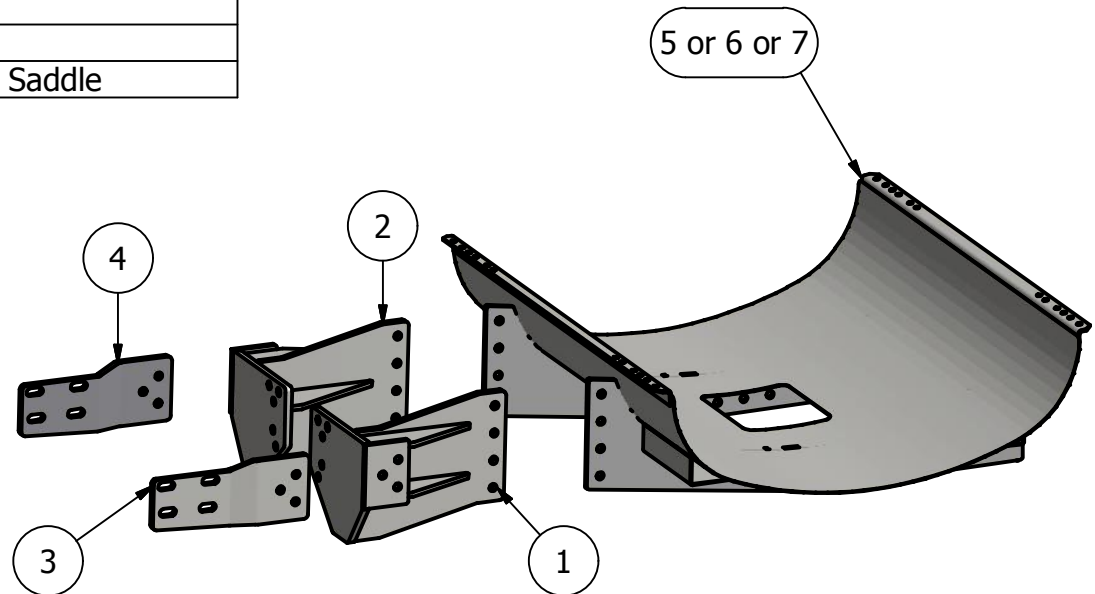

# Front Mount Case IH MX 210,230,255,285

1

PARTS LIST			
ITEM	QTY	PART NUMBER	DESCRIPTION
1	1	20-1601R	Case MX FM Tank Bracket R
2	1	20-1601L	Case MX FM Tank Bracket L
3	1	20-1708R	Case MX 210,230,255,285 Side Brace R
4	1	20-1708L	Case MX 210,230,255,285 Side Brace L
5	1	20-1011	300 Saddle
6	1	20-1012E	300 Ellipical Saddle
7	1	20-1013	400 Saddle

**Price List**  
 300 gal w/Tank \$2050.00  
 300 gal Elliptical w/Tank \$2285.00  
 400 gal w/Tank \$2315.00

Limitations may apply. Please  
 consult API Sales at 800-288-117.

Bolt List		
QTY	Description	Placement
10	20 mm x 60 mm Bolts	Saddle Brackets to Tractor
8	20 mm x 45 mm Bolts	Side Brace to Tractor
18	20 mm Harden Flatwashers	
8	3/4 x 2 1/2 Bolts	Saddle to Front Bracket
6	3/4 x 2 1/2 Bolts	Front Bracket to Side Brace
14	3/4 in Lock Washers	
14	3/4 in Nuts	
2	Nylon Straps	Tank to Saddle