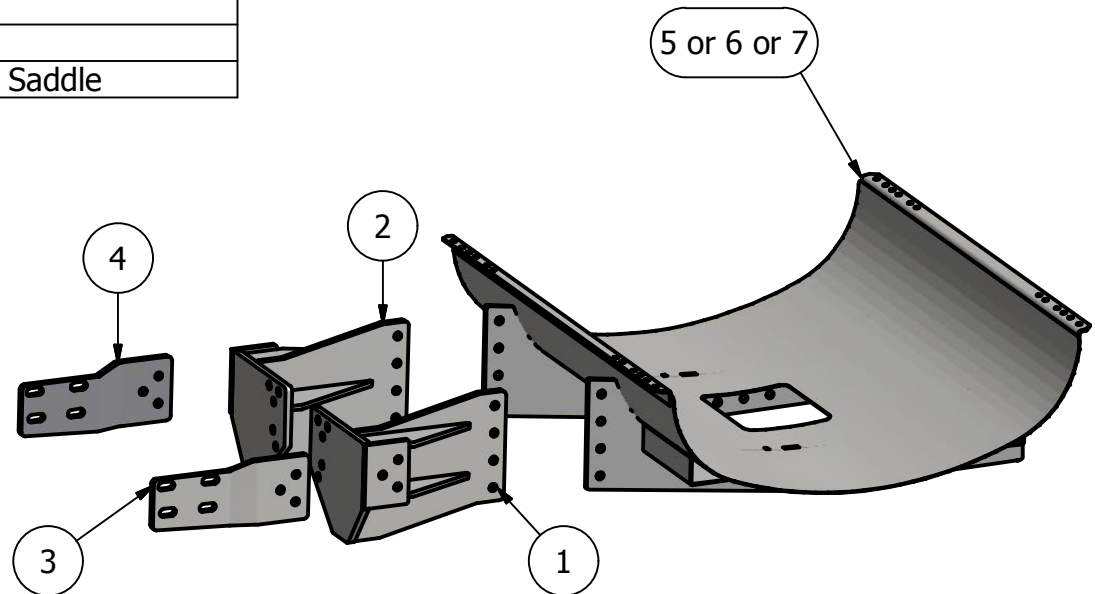

2

Front Mount Case IH MX 210,230,255,285

1

PARTS LIST			
ITEM	QTY	PART NUMBER	DESCRIPTION
1	1	20-1601R	Case MX FM Tank Bracket R
2	1	20-1601L	Case MX FM Tank Bracket L
3	1	20-1708R	Case MX 210.230,255,285 Side Brace R
4	1	20-1708L	Case MX 210.230,255,285 Side Brace L
5	1	20-1011	300 Saddle
6	1	20-1012E	300 Ellipical Saddle
7	1	20-1013	400 Saddle

Price List
 300 gal w/Tank \$2255.00
 300 gal Elliptical w/Tank \$2513.00
 400 gal w/Tank \$2546.00

Limitations may apply. Please
 consult API Sales at 800-288-117.

Bolt List		
QTY	Description	Placement
10	20 mm x 60 mm Bolts	Saddle Brackets to Tractor
8	20 mm x 45 mm Bolts	Side Brace to Tractor
18	20 mm Harden Flatwashers	
8	3/4 x 2 1/2 Bolts	Saddle to Front Bracket
6	3/4 x 2 1/2 Bolts	Front Bracket to Side Brace
14	3/4 in Lock Washers	
14	3/4 in Nuts	
2	Nylon Straps	Tank to Saddle