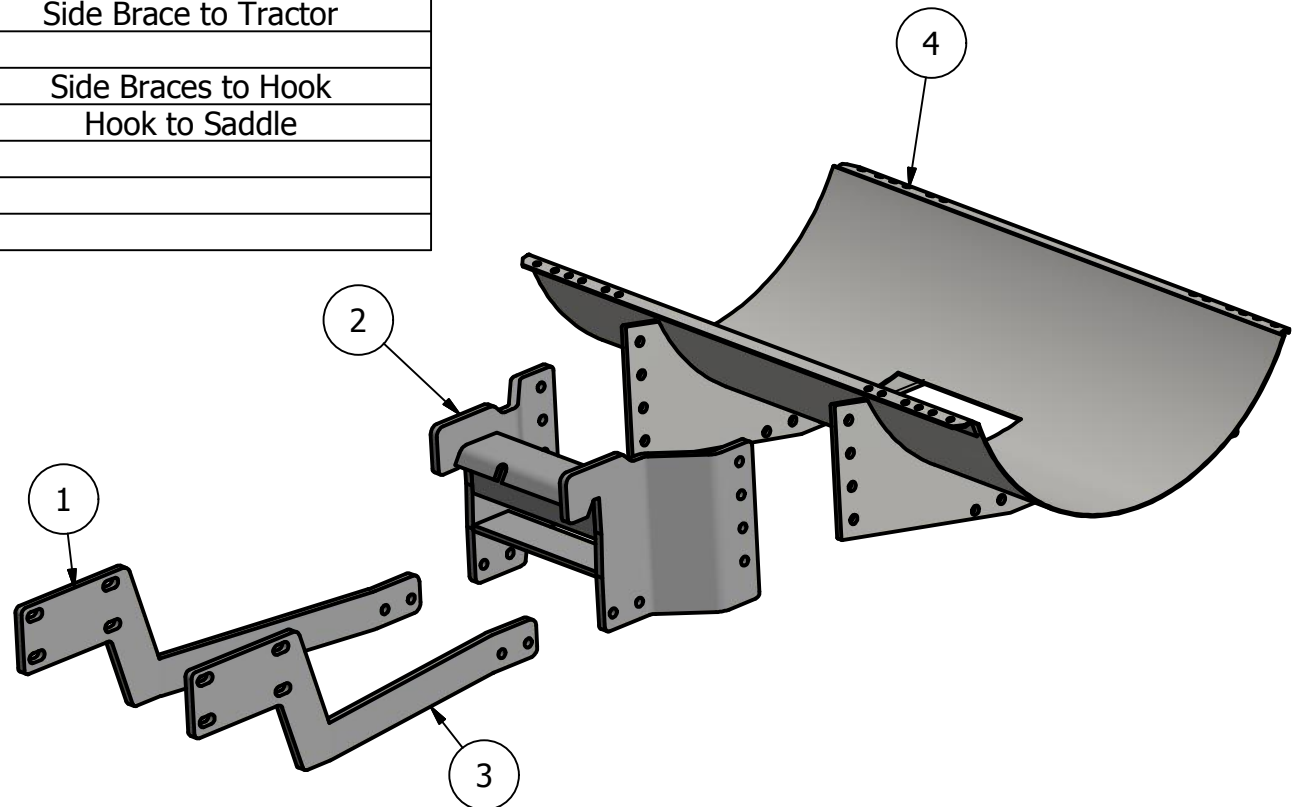

Front Mount McCormick

TTX 185, TTX 200, TTX 215
TTX 190, TTX 210, TTX 230

PARTS LIST			
ITEM	QTY	PART NUMBER	DESCRIPTION
1	1	70-1701L	TTX 230 FT Side Brace LH
2	1	70-1301	TTX Hook
3	1	70-1701R	TTX 230 FT Side Brace RH
4	1	10-1011	300 Saddle

Price List
300 gal w/Tank \$2145.00

Limitations may apply. Please
consult API Sales at
800-288-1117.

Bolt List		
QTY	Description	Placement
8	20 mm x 60 mm Bolts	Side Brace to Tractor
8	20 mm Harden Flatwashers	
4	3/4 x 2 1/2 Bolts	Side Braces to Hook
8	3/4 x 2 1/2 Bolts	Hook to Saddle
12	3/4 in Lock Washers	
12	3/4 in Nuts	
2	Nylon Straps	