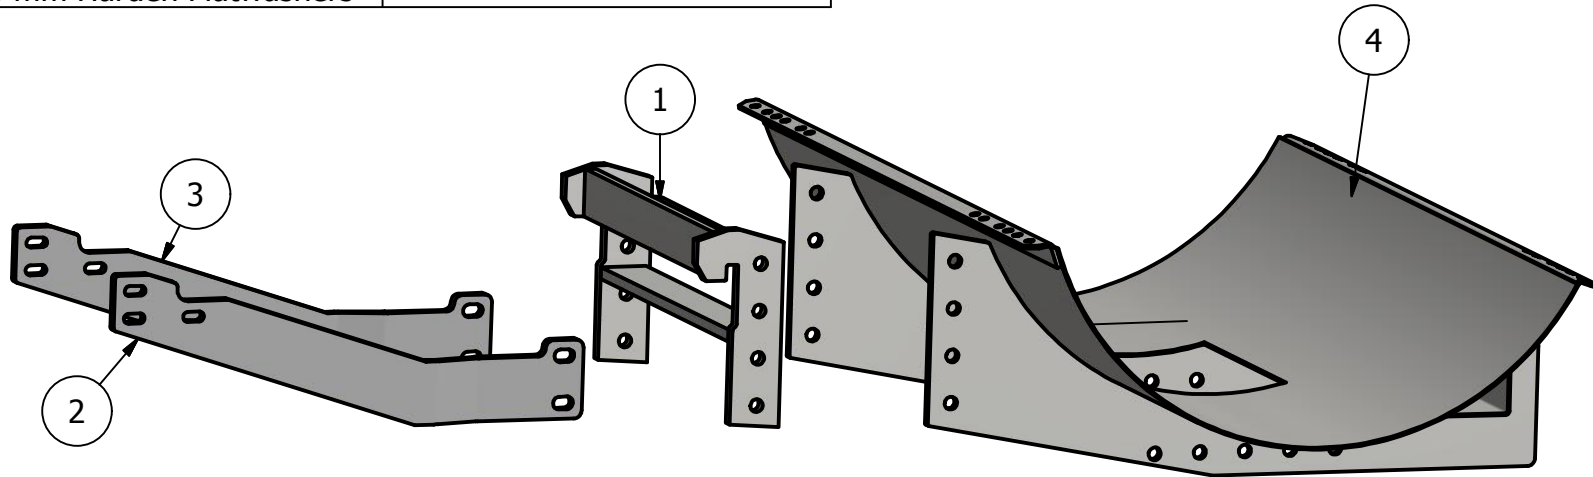

Front Mount Case IH Magnum

8910,8920,8930,8940,8950

PARTS LIST

ITEM	QTY	PART NUMBER	DESCRIPTION
1	1	20-1301	Case MAG 89 Hook
2	1	20-1705R	Case MAG 89 FM Side Brace R
3	1	20-1705L	Case MAG 89 FM Side Brace L
4	1	20-1011	300 Saddle

Price List

300 gal w/Tank $2145.00

Bolt List

QTY	Description	Placement
4	3/4 x 2 1/2 Bolts	Hook to Saddle
4	3/4 x 3 1/2 Bolts	Side Brace to Hook
6	16 mm x 60 mm Bolts	Side Brace to Tractor
8	3/4 in Lock Washers	
8	3/4 in Nuts	
6	16 mm Harden Flatwashers	

Limitations may apply. Please consult API
Sales at 800-288-1117.

300 ID: CS-MAG7189-9798-FM-300R