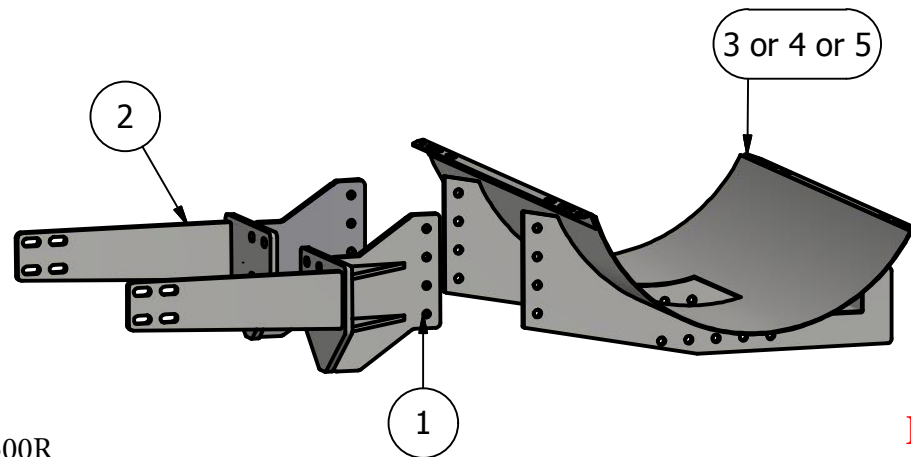

Front Mount CAT Challenger

MT735, MT745, MT755, MT765
MT745B, MT755B, MT765B
MT755C, MT765C

PARTS LIST			
ITEM	QTY	PART NUMBER	DESCRIPTION
1	1	30-1601R	Right Hand Bracket
2	1	30-1601L	Left Hand Bracket
3	1	20-1011	300 Saddle
4	1	20-1012E	300 Elliptical Saddle
5	1	20-1013	400 Saddle

300 ID: AMC-MT700-0211-FM-300R
300E ID: AMC-MT700-0211-FM-300E
400 ID: AMC-MT700-0211-FM-400R

Price List
300 gal w/Tank \$2340.00
300 gal Elliptical w/Tank \$2590.00
400 gal w/Tank \$2620.00

Bolt List		
QTY	Description	Placement
8	20 mm x 60 mm Bolts	Tractor Brackets to Tractor
8	20 mm x 45 mm Bolts	Side brace to Tractor
8	3/4 x 2 1/2 Bolts	Tractor Brackets to Saddle
16	20 mm Hardened Flatwashers	
8	3/4" Lockwashers	
8	3/4" Nuts	
2	Nylon Straps	Tank to Saddle